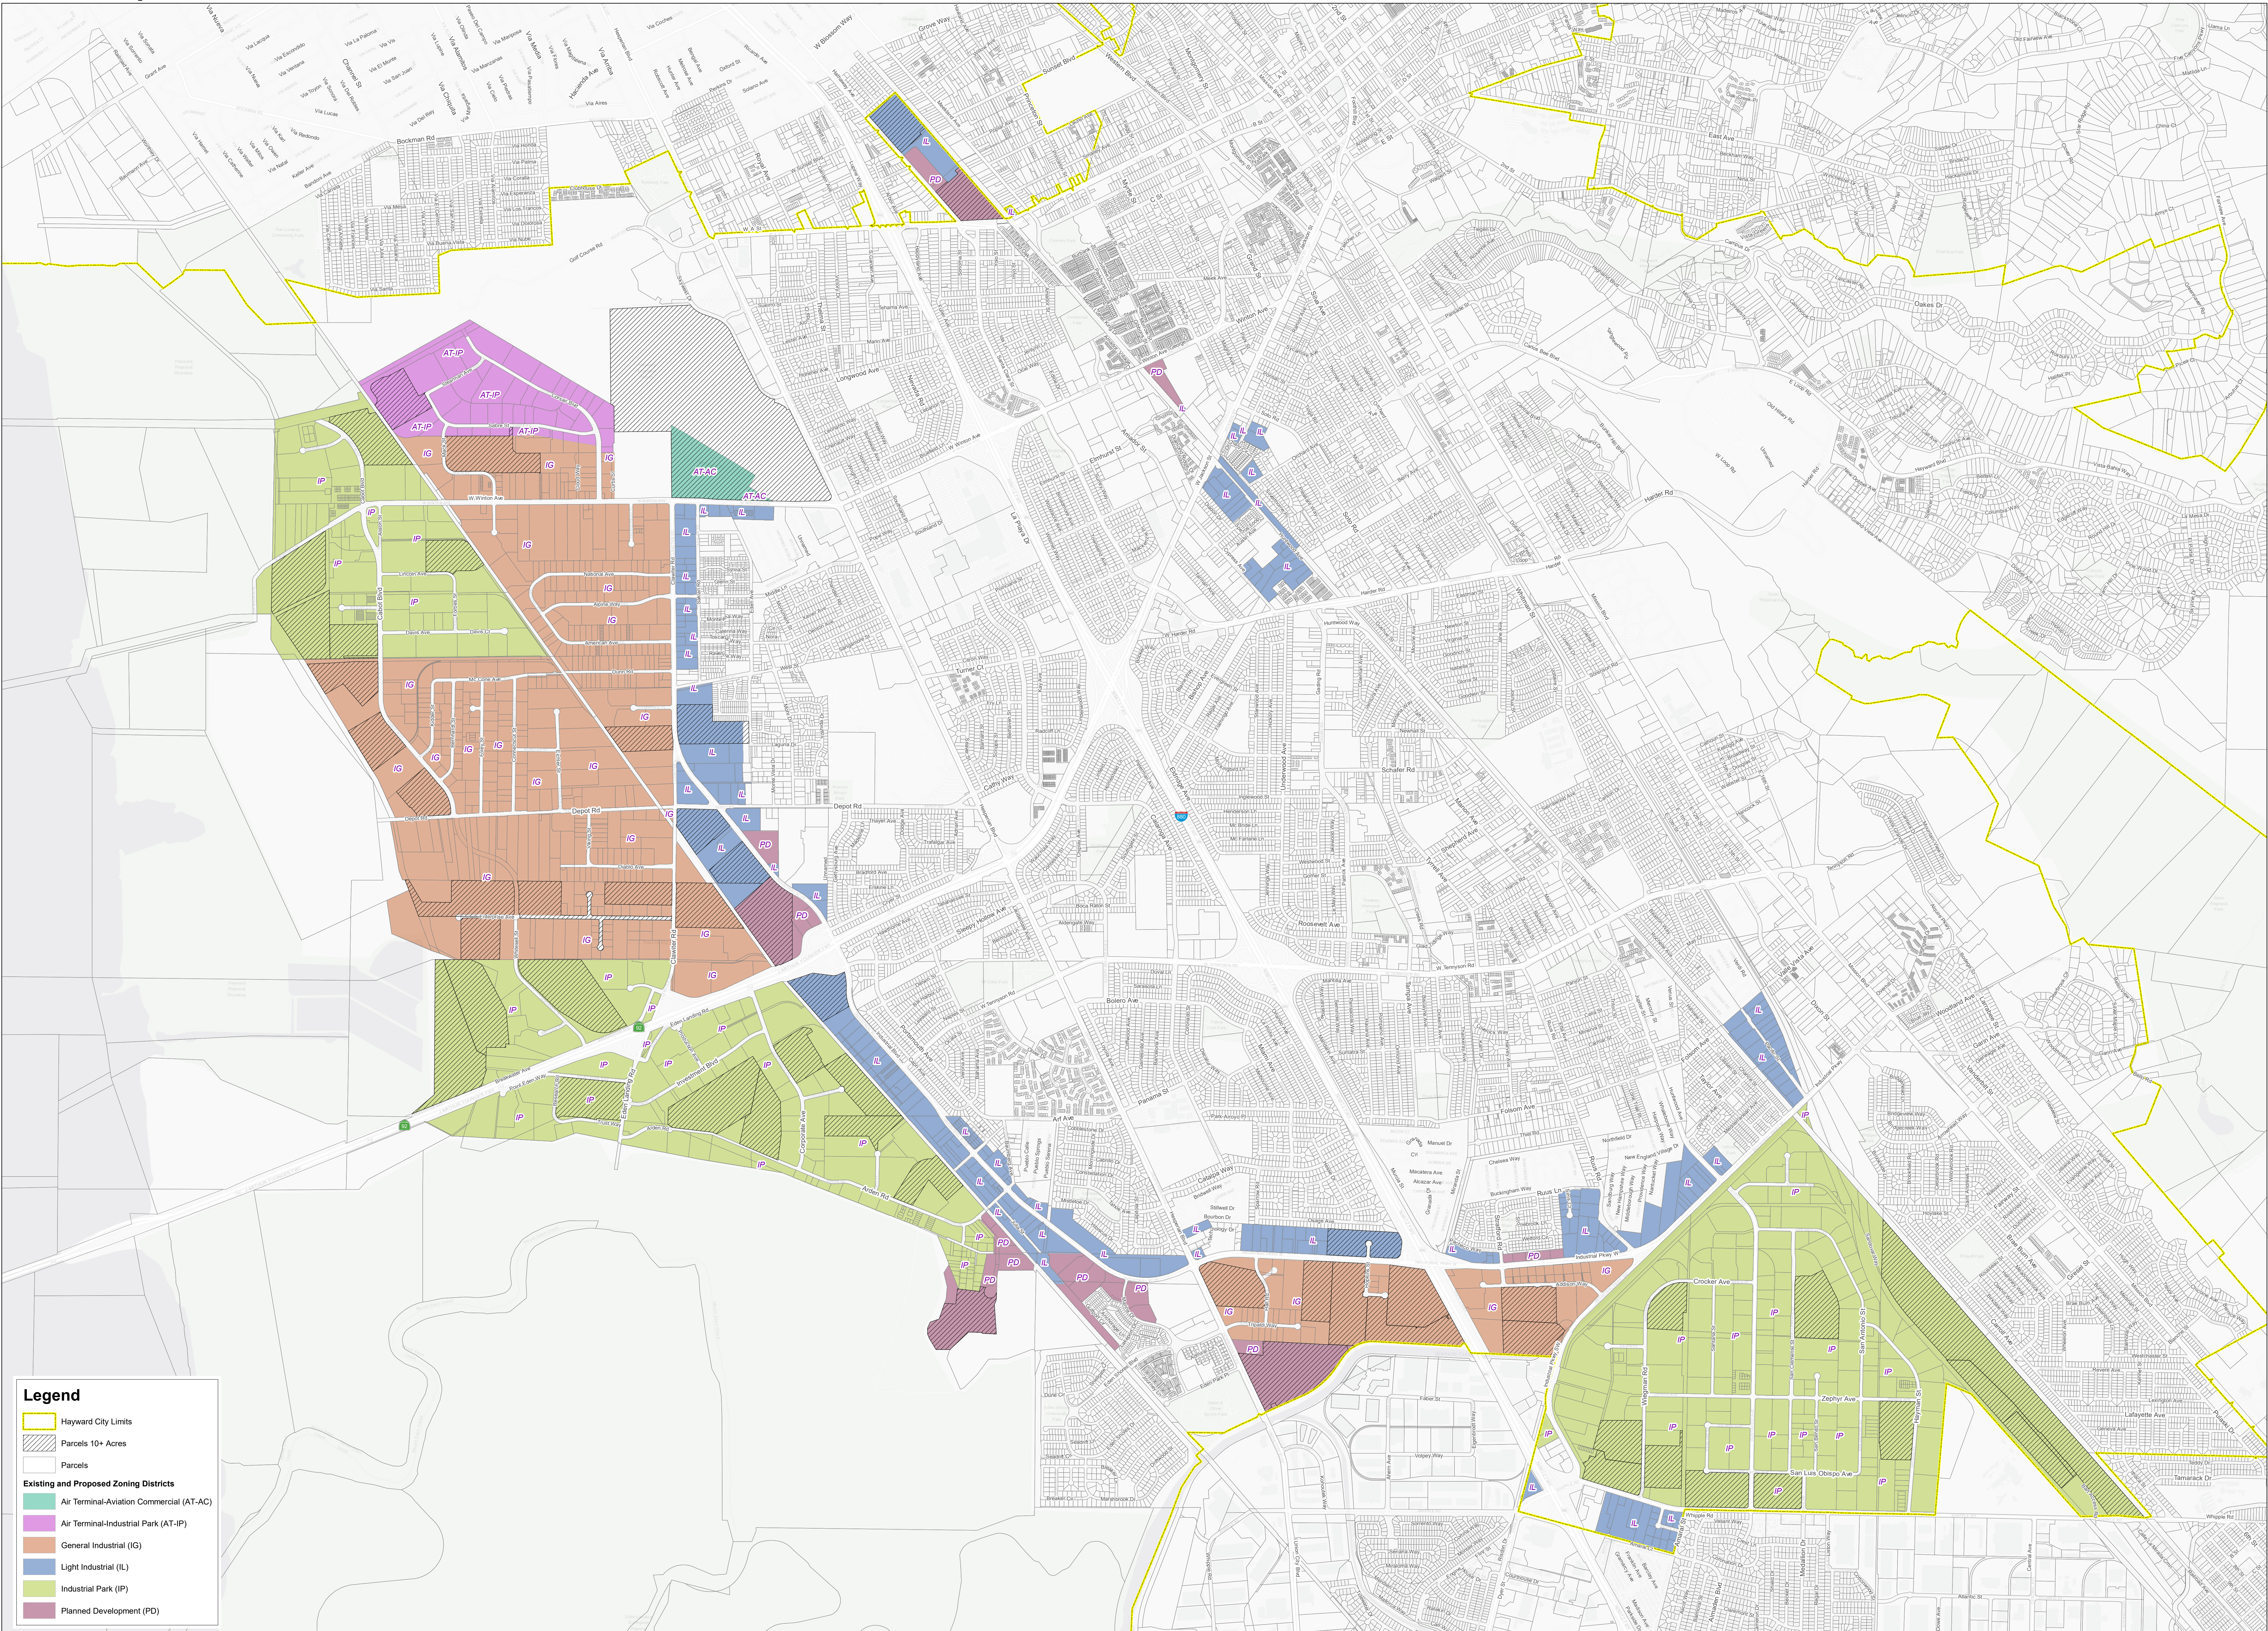

Conceptual Industrial Subdistricts

Legend

- Hayward City Limits
- Parcels 10+ Acres
- Parcels
- **Existing and Proposed Zoning Districts**
- Air Terminal-Aviation Commercial (AT-AC)
- Air Terminal-Industrial Park (AT-IP)
- General Industrial (IG)
- Light Industrial (IL)
- Industrial Park (IP)
- Planned Development (PD)