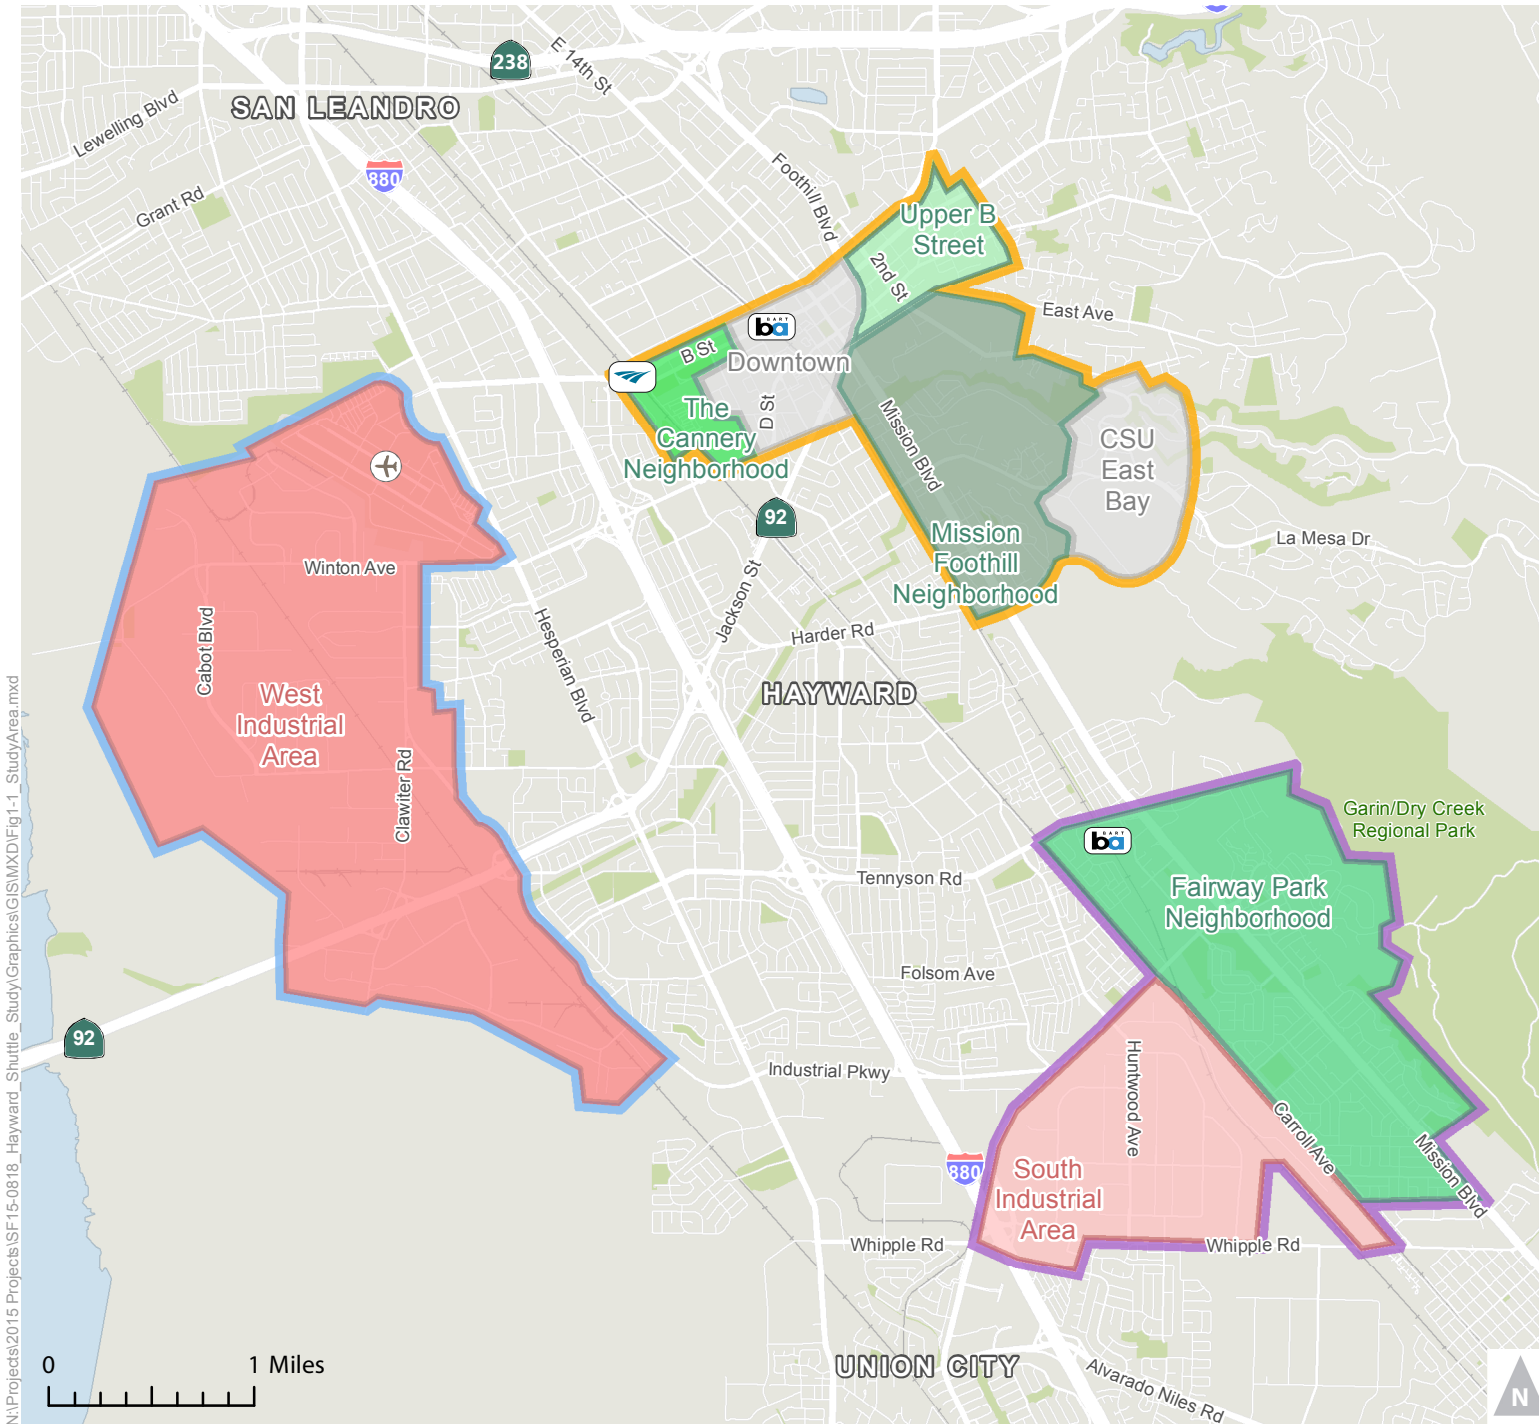

Legend

Transit

-  Amtrak Station
-  Bay Area Rapid Transit

Study Areas

-  West Study Area
-  North Study Area
-  South Study Area

Employment Areas

-  South Industrial Area
-  West Industrial Area
-  Other Areas

Residential Areas

-  Fairway Park Neighborhood
-  Mission Foothill Neighborhood
-  The Cannery Neighborhood
-  Upper B Street
-  Parks

N:\Projects\2015 Projects\SF15-0818\_Hayward\_Shuttle\_Study\Graphics\GISMXD\Fig1-1\_StudyArea.mxd