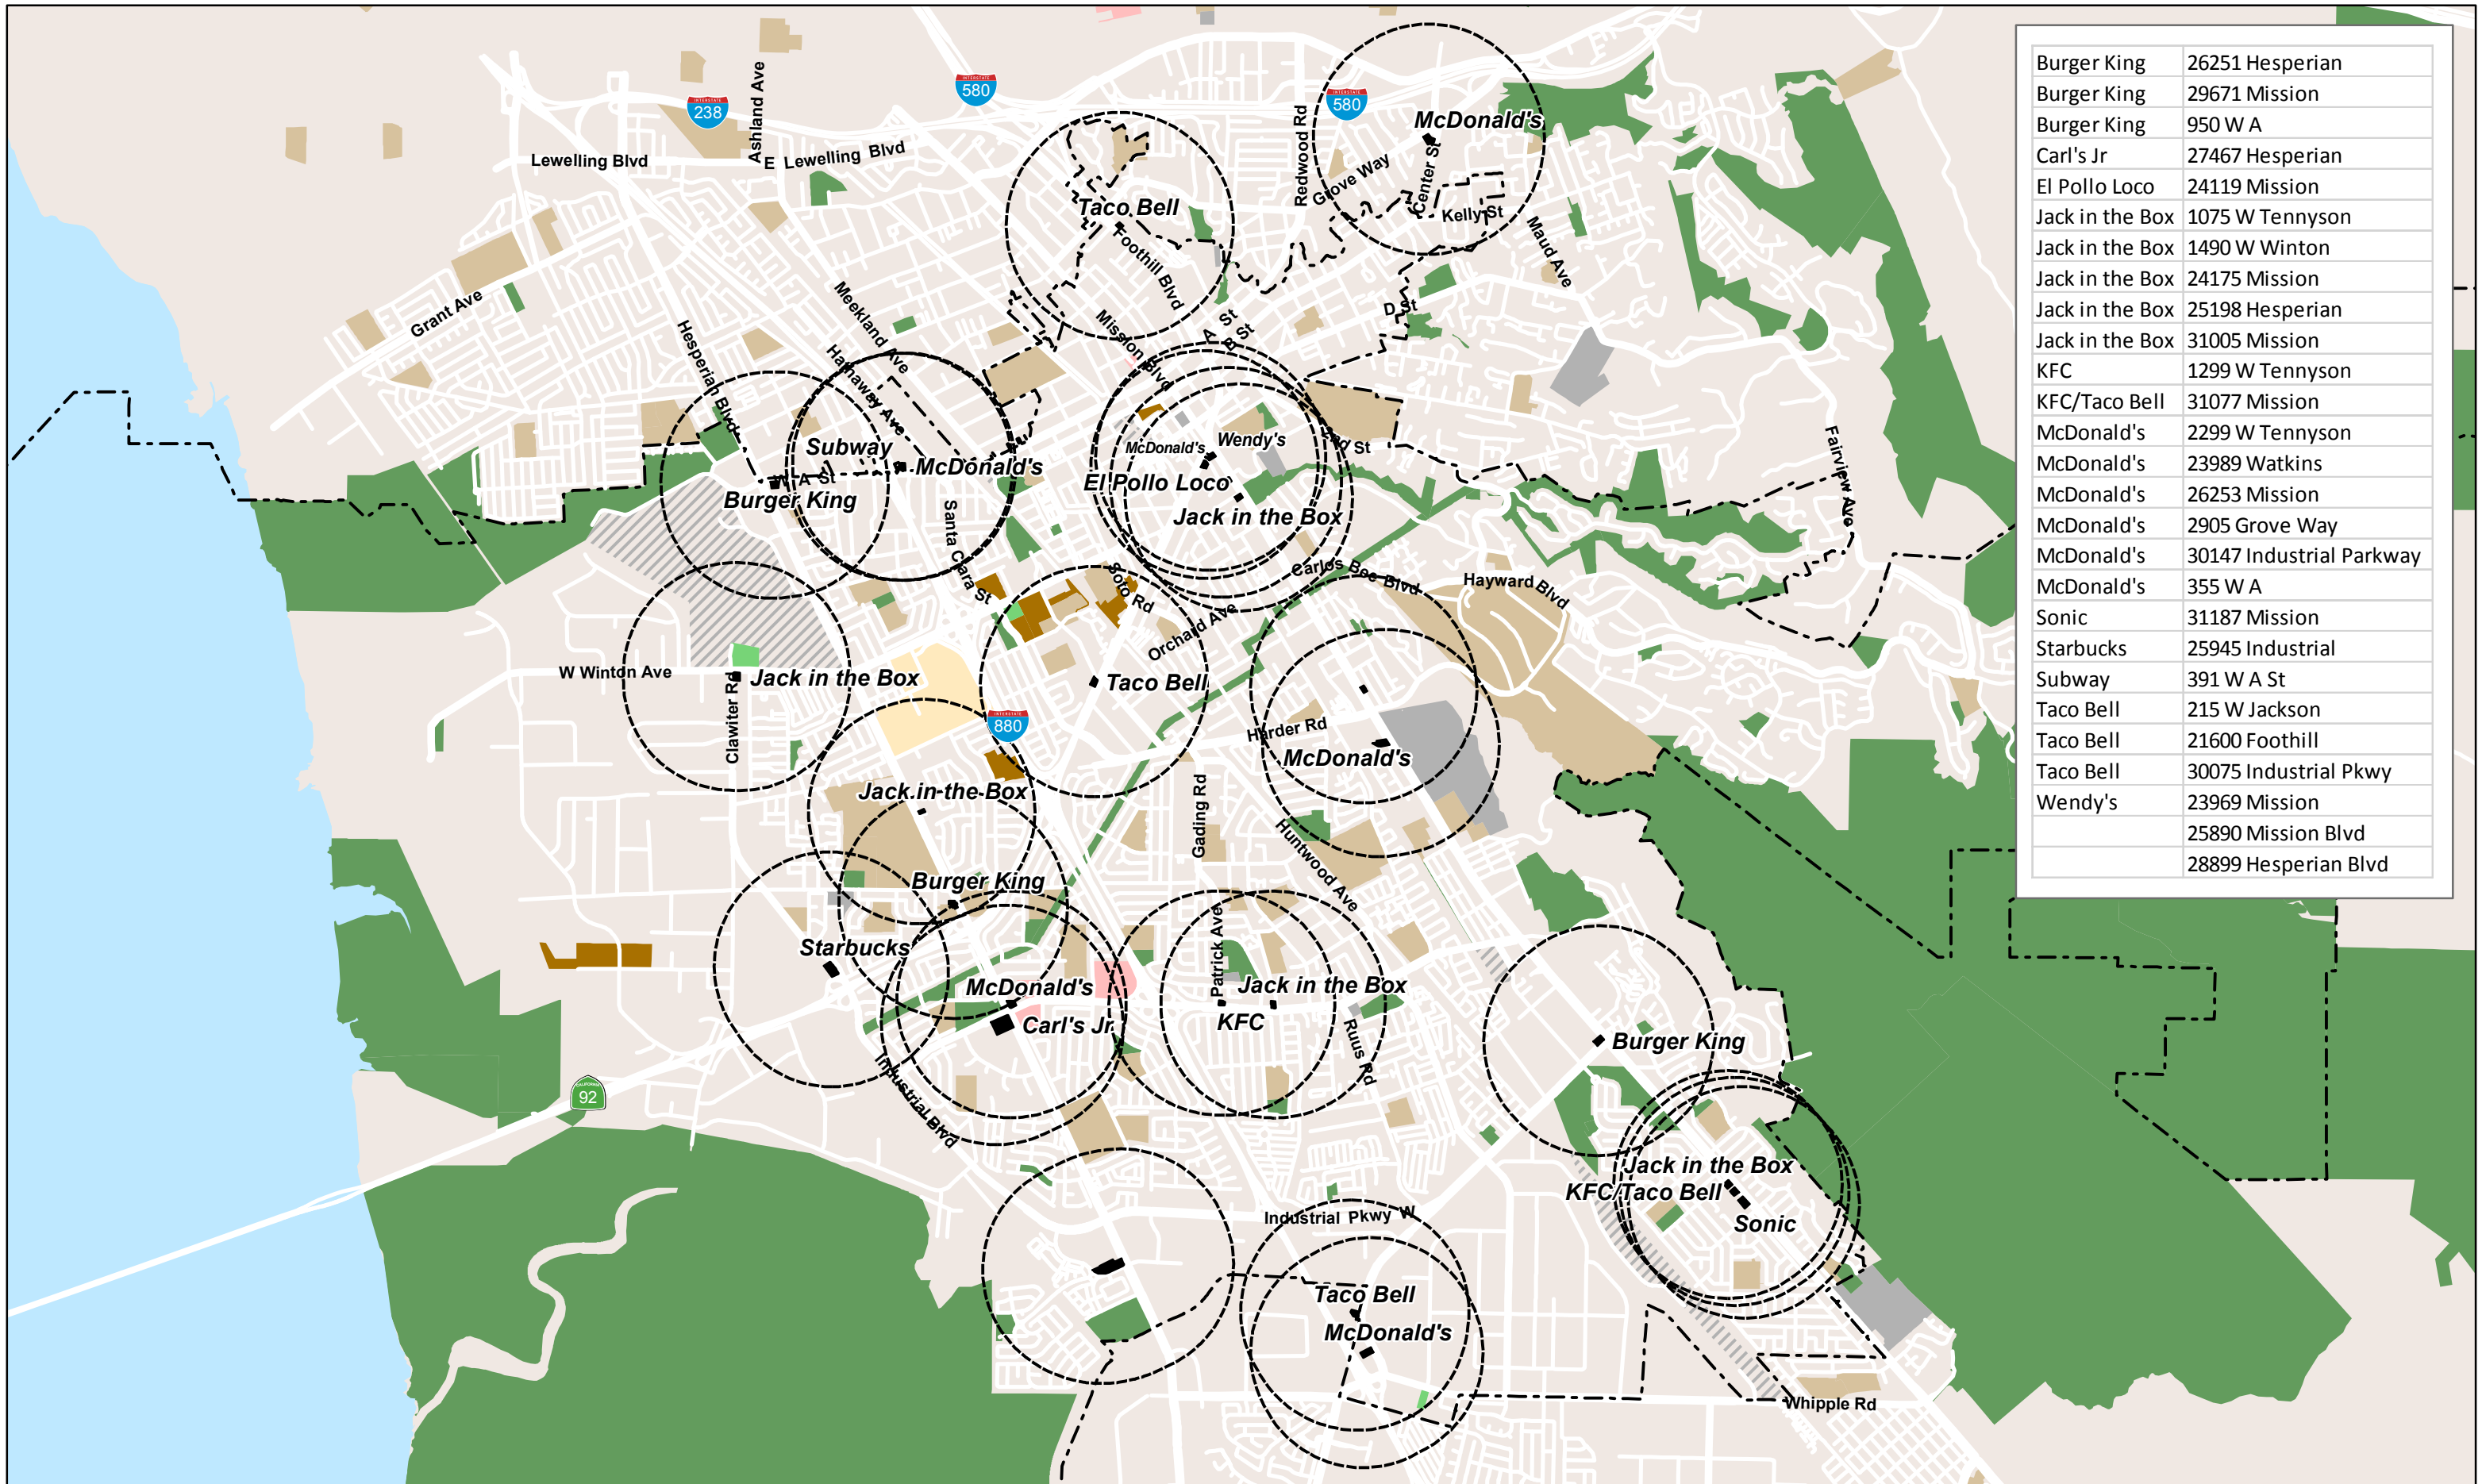

HAYWARD Drive-Thru Restaurants with Half-Mile Buffers

ATTACHMENT VI

Burger King	26251 Hesperian
Burger King	29671 Mission
Burger King	950 W A
Carl's Jr	27467 Hesperian
El Pollo Loco	24119 Mission
Jack in the Box	1075 W Tennyson
Jack in the Box	1490 W Winton
Jack in the Box	24175 Mission
Jack in the Box	25198 Hesperian
Jack in the Box	31005 Mission
KFC	1299 W Tennyson
KFC/Taco Bell	31077 Mission
McDonald's	2299 W Tennyson
McDonald's	23989 Watkins
McDonald's	26253 Mission
McDonald's	2905 Grove Way
McDonald's	30147 Industrial Parkway
McDonald's	355 W A
Sonic	31187 Mission
Starbucks	25945 Industrial
Subway	391 W A St
Taco Bell	215 W Jackson
Taco Bell	21600 Foothill
Taco Bell	30075 Industrial Pkwy
Wendy's	23969 Mission
	25890 Mission Blvd
	28899 Hesperian Blvd