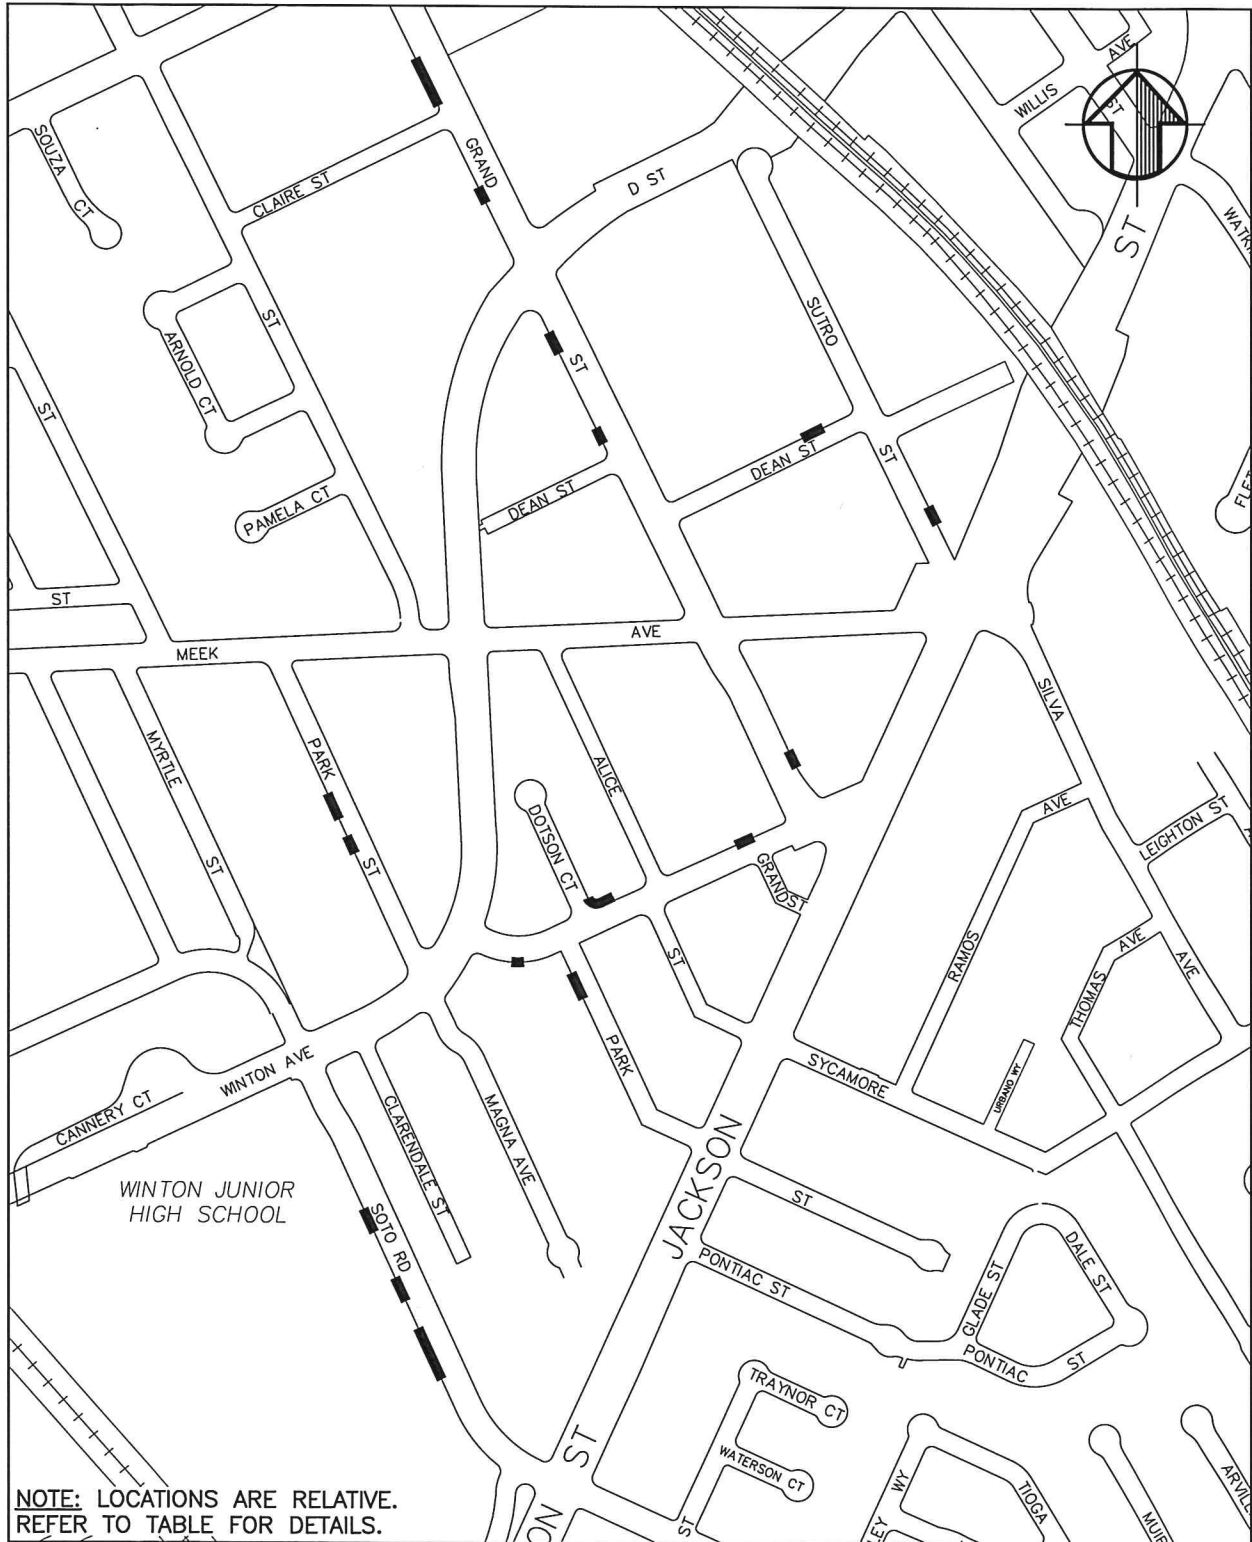

LOCATION MAP
SIDEWALK REHABILITATION DISTRICT NO. 7
PROJECT NO. 05285

NOTE: LOCATIONS ARE RELATIVE.
REFER TO TABLE FOR DETAILS.

LOCATION MAP
SIDEWALK REHABILITATION DISTRICT NO. 7
PROJECT NO. 05285

LOCATION MAP
SIDEWALK REHABILITATION DISTRICT NO. 10
PROJECT NO. 05285

LOCATION MAP
SIDEWALK REHABILITATION DISTRICT NO. 10
PROJECT NO. 05285

NOTE: LOCATIONS ARE RELATIVE.
REFER TO TABLE FOR DETAILS.

LOCATION MAP
SIDEWALK REHABILITATION DISTRICT NO. 10
PROJECT NO. 05285

LOCATION MAP
SIDEWALK REHABILITATION DISTRICT NO. 10
PROJECT NO. 05285