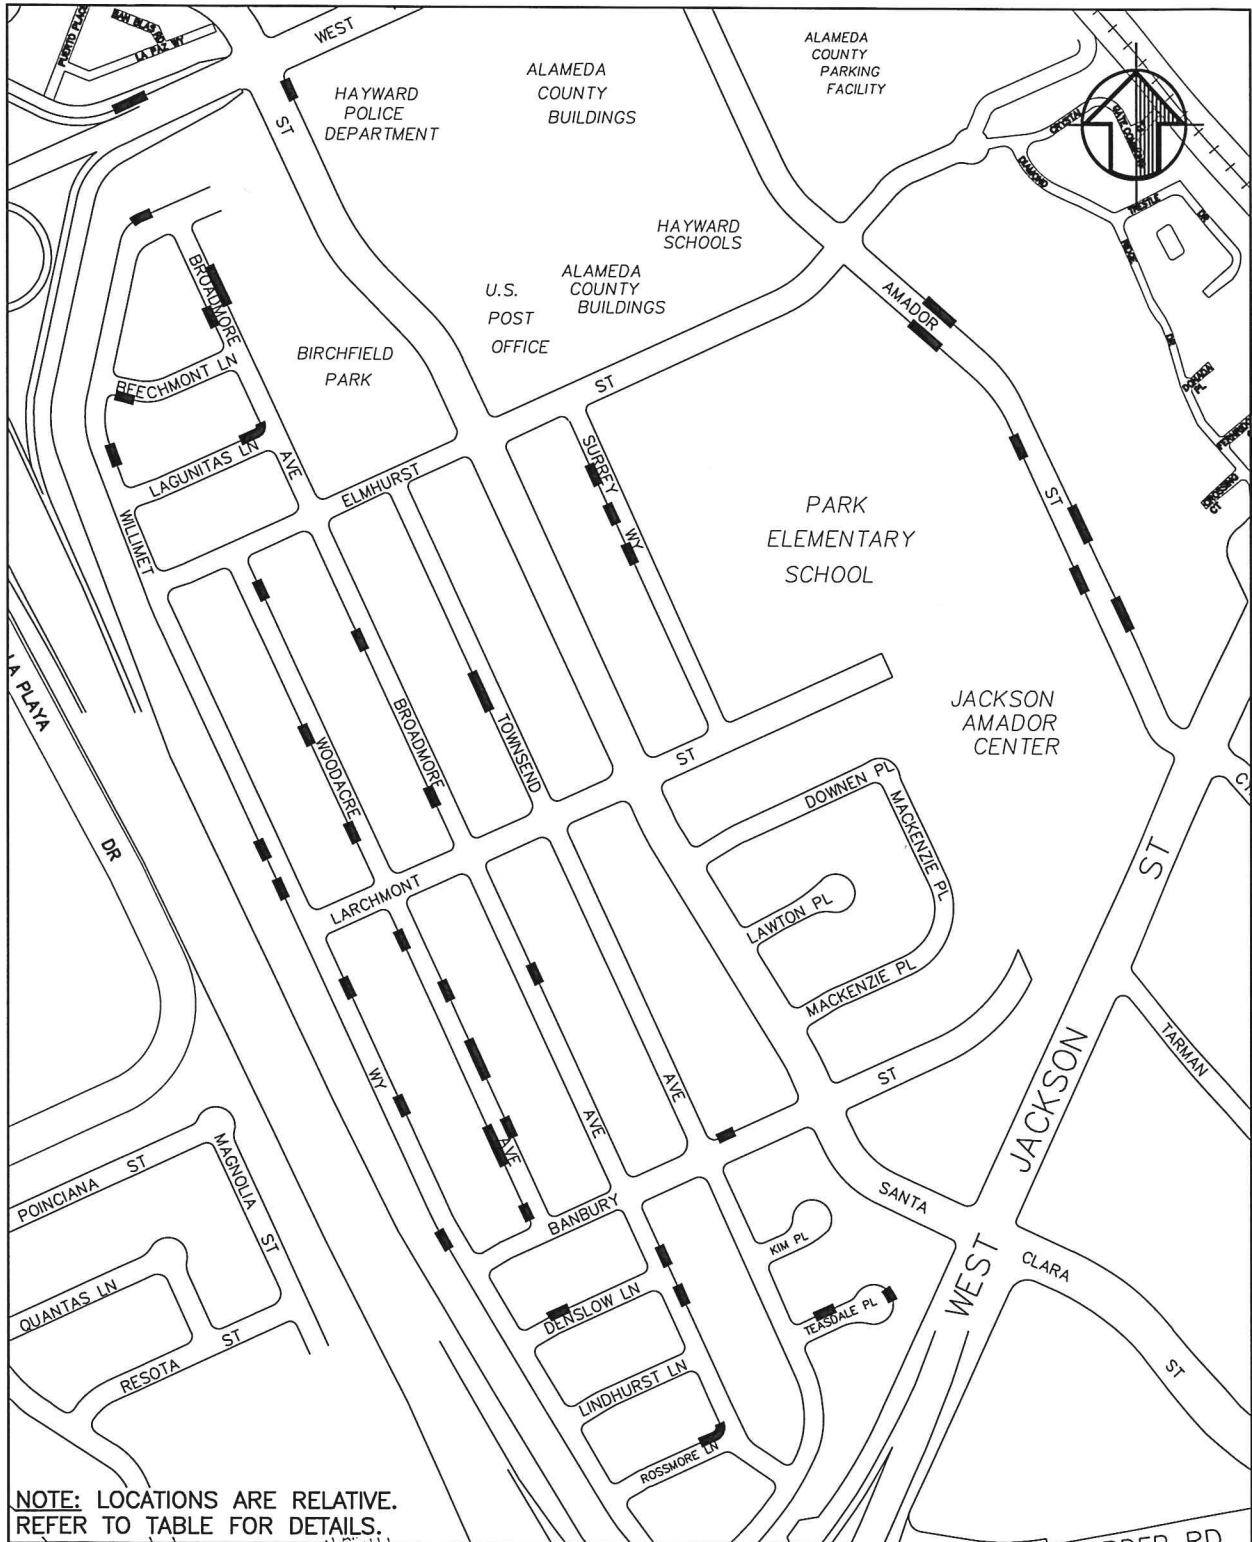

LOCATION MAP
SIDEWALK REHABILITATION DISTRICT NO. 7
PROJECT NO. 05285

NOTE: LOCATIONS ARE RELATIVE.
REFER TO TABLE FOR DETAILS.

LOCATION MAP
SIDEWALK REHABILITATION DISTRICT NO. 7
PROJECT NO. 05285

LOCATION MAP
SIDEWALK REHABILITATION DISTRICT NO. 10
PROJECT NO. 05285

LOCATION MAP
SIDEWALK REHABILITATION DISTRICT NO. 10
PROJECT NO. 05285

NOTE: LOCATIONS ARE RELATIVE.
REFER TO TABLE FOR DETAILS.

LOCATION MAP
SIDEWALK REHABILITATION DISTRICT NO. 10
PROJECT NO. 05285

LOCATION MAP
SIDEWALK REHABILITATION DISTRICT NO. 10
PROJECT NO. 05285