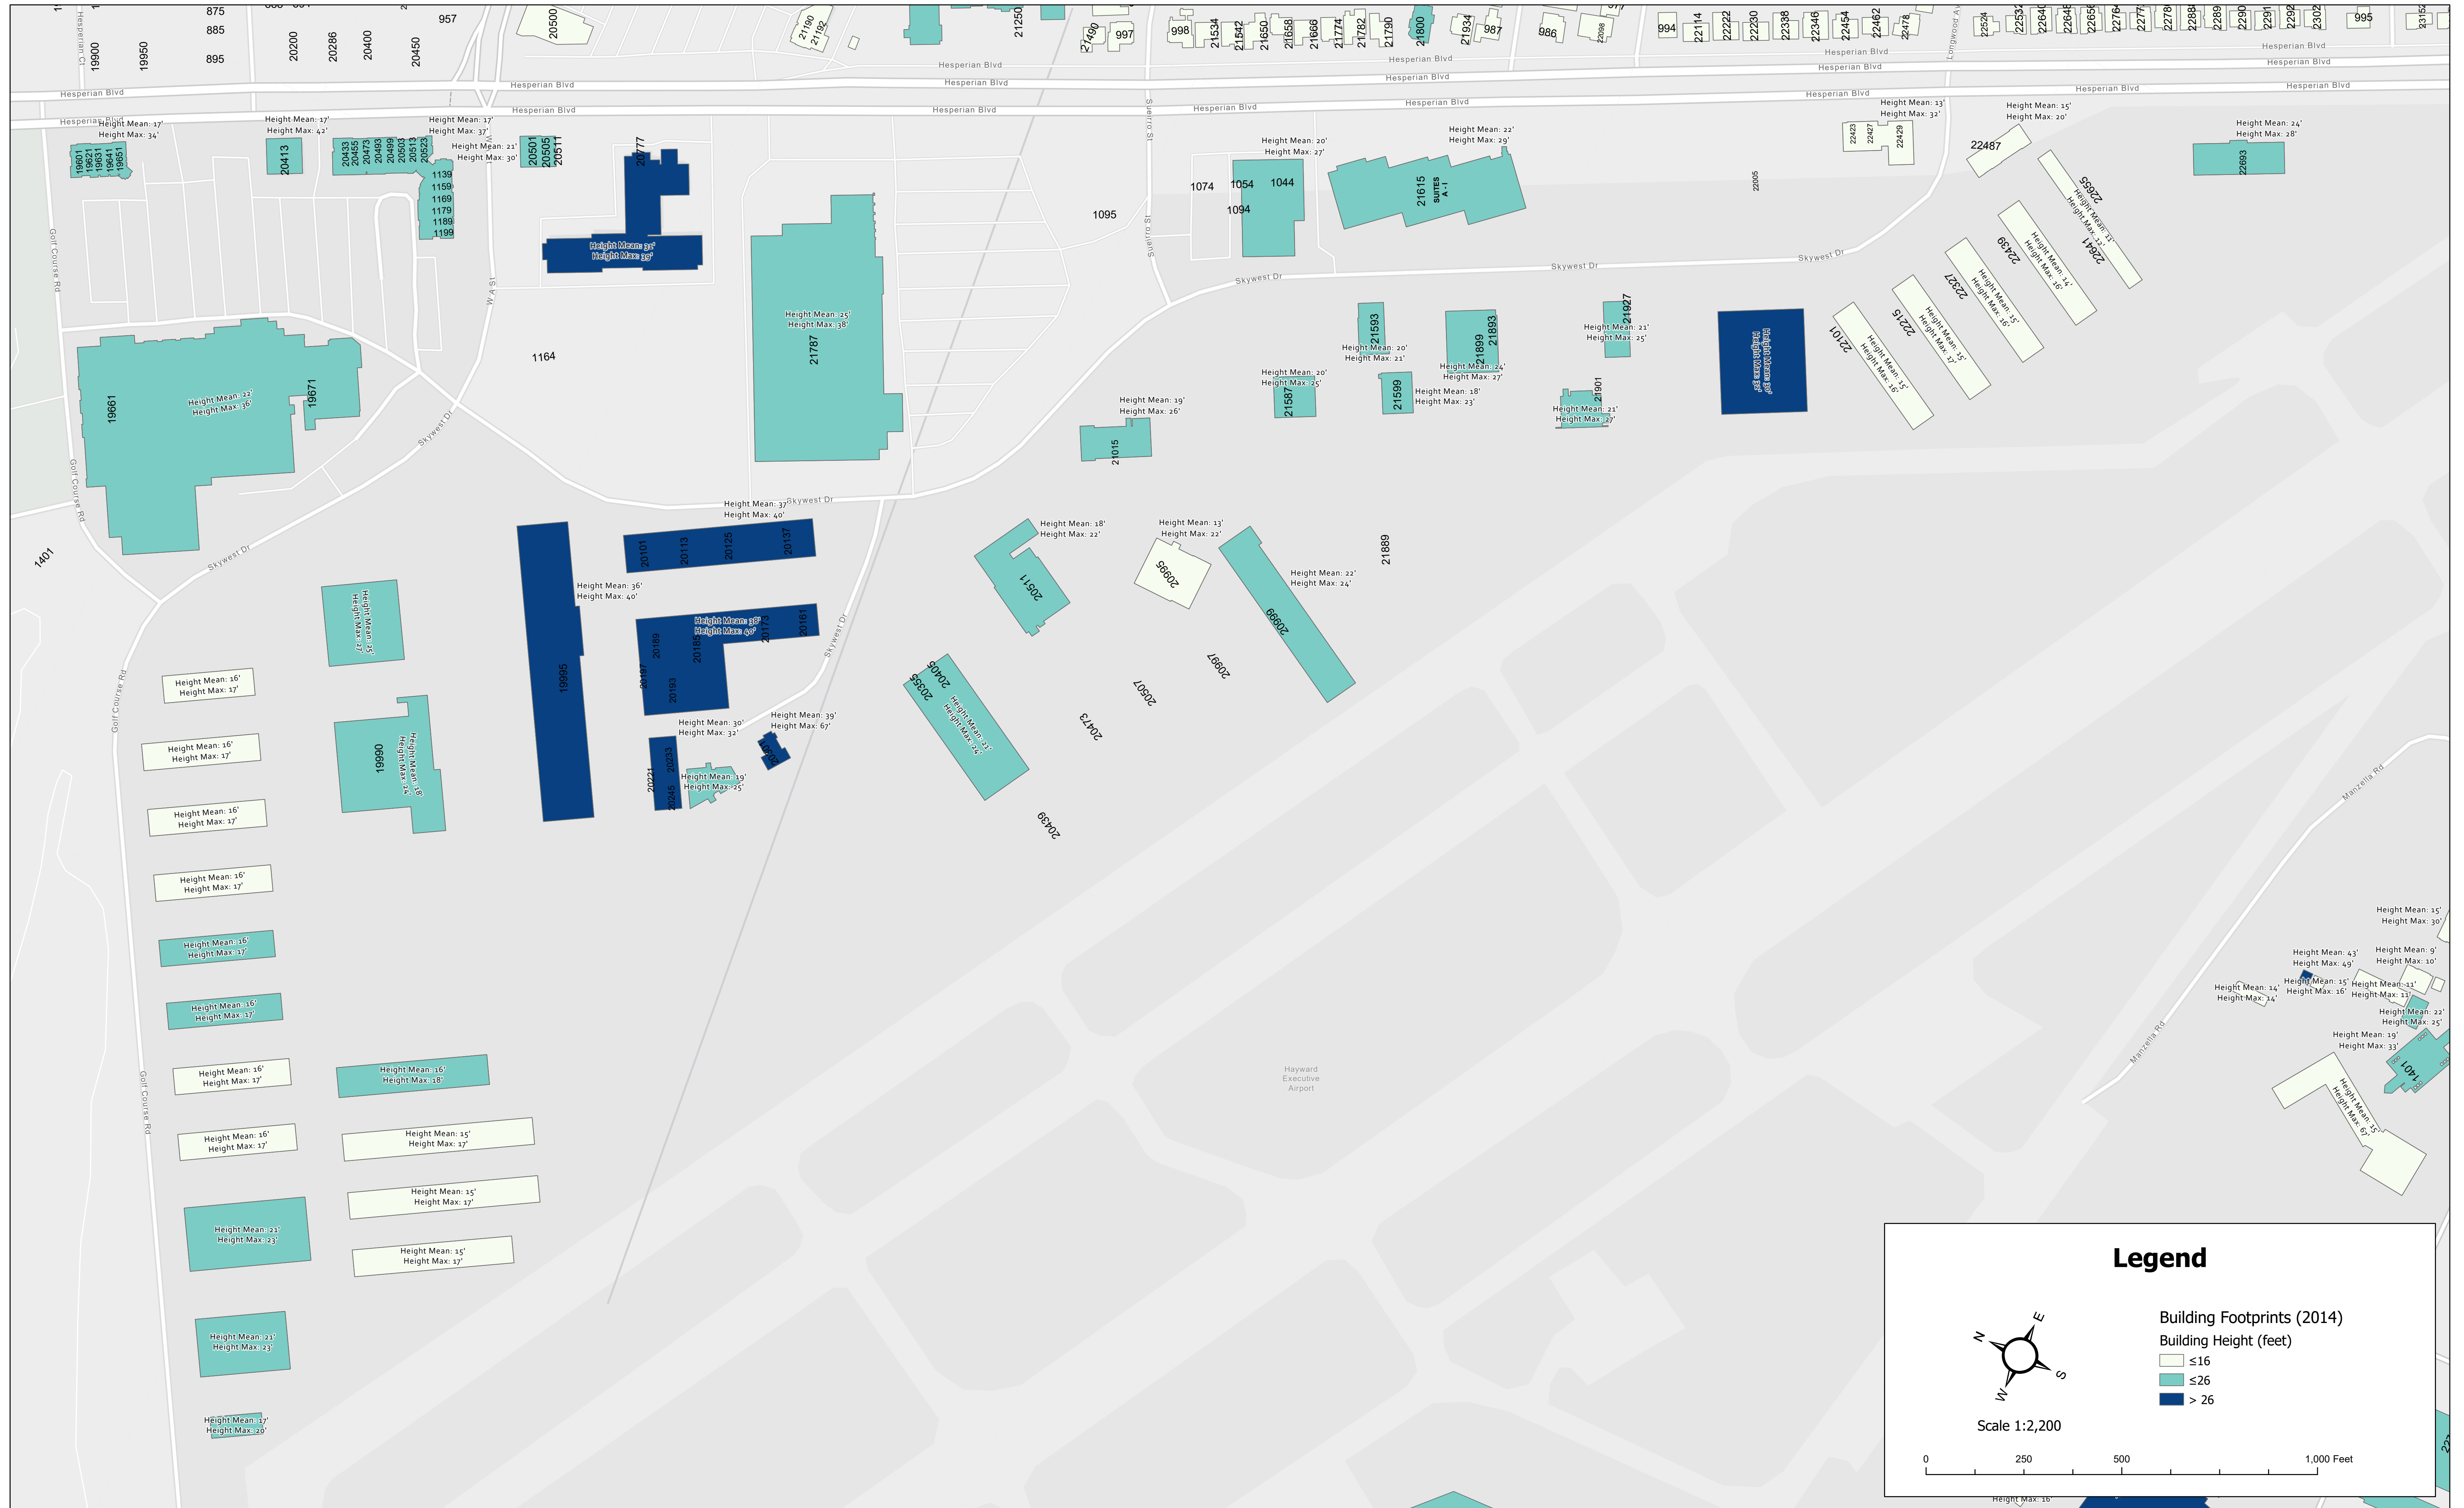

# Hayward Executive Airport: Skywest Dr Building Height Map

# Hayward Executive Airport: Corsair Blvd Building Height Map