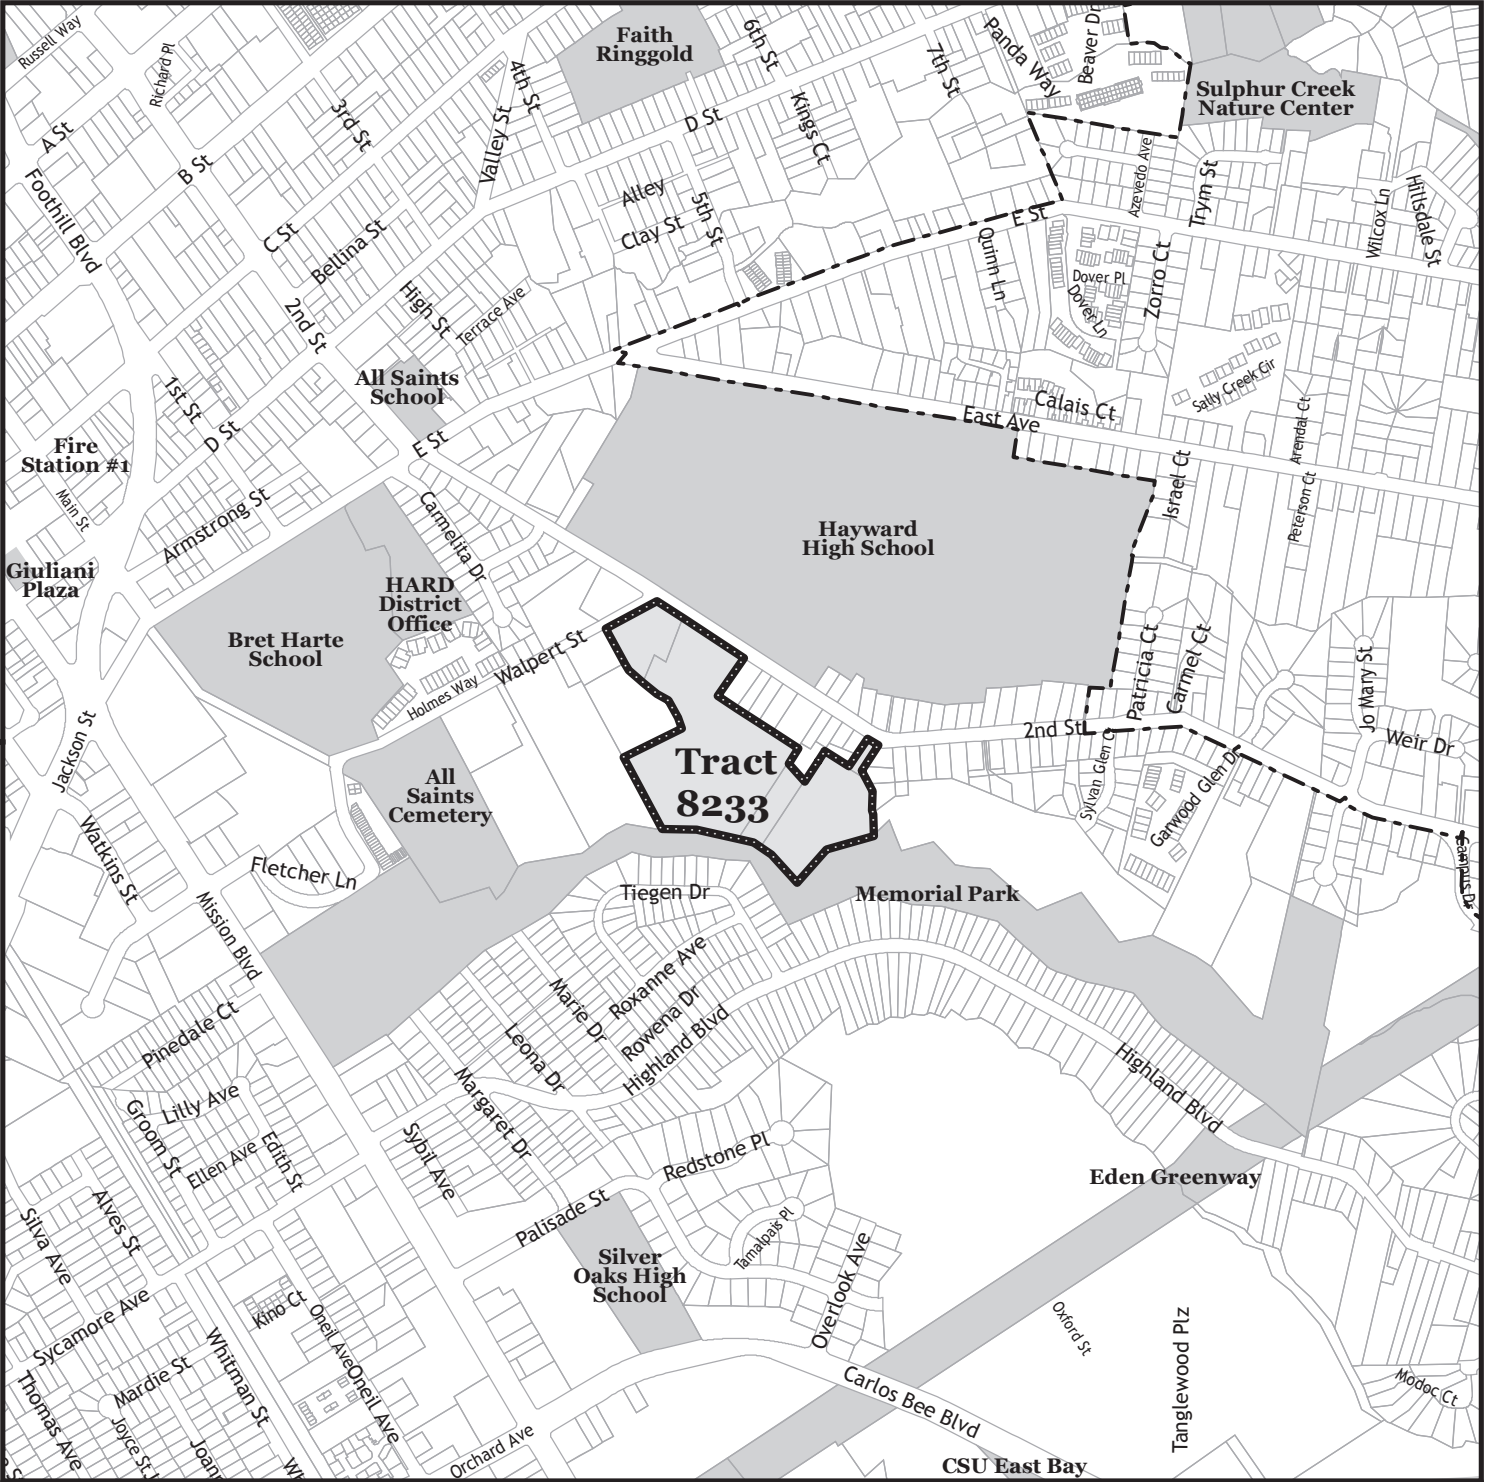

Vicinity Map

Final Map 8233

Address:
24125 2nd St

Applicant:
Pulte Group

Owner:
Pulte Group