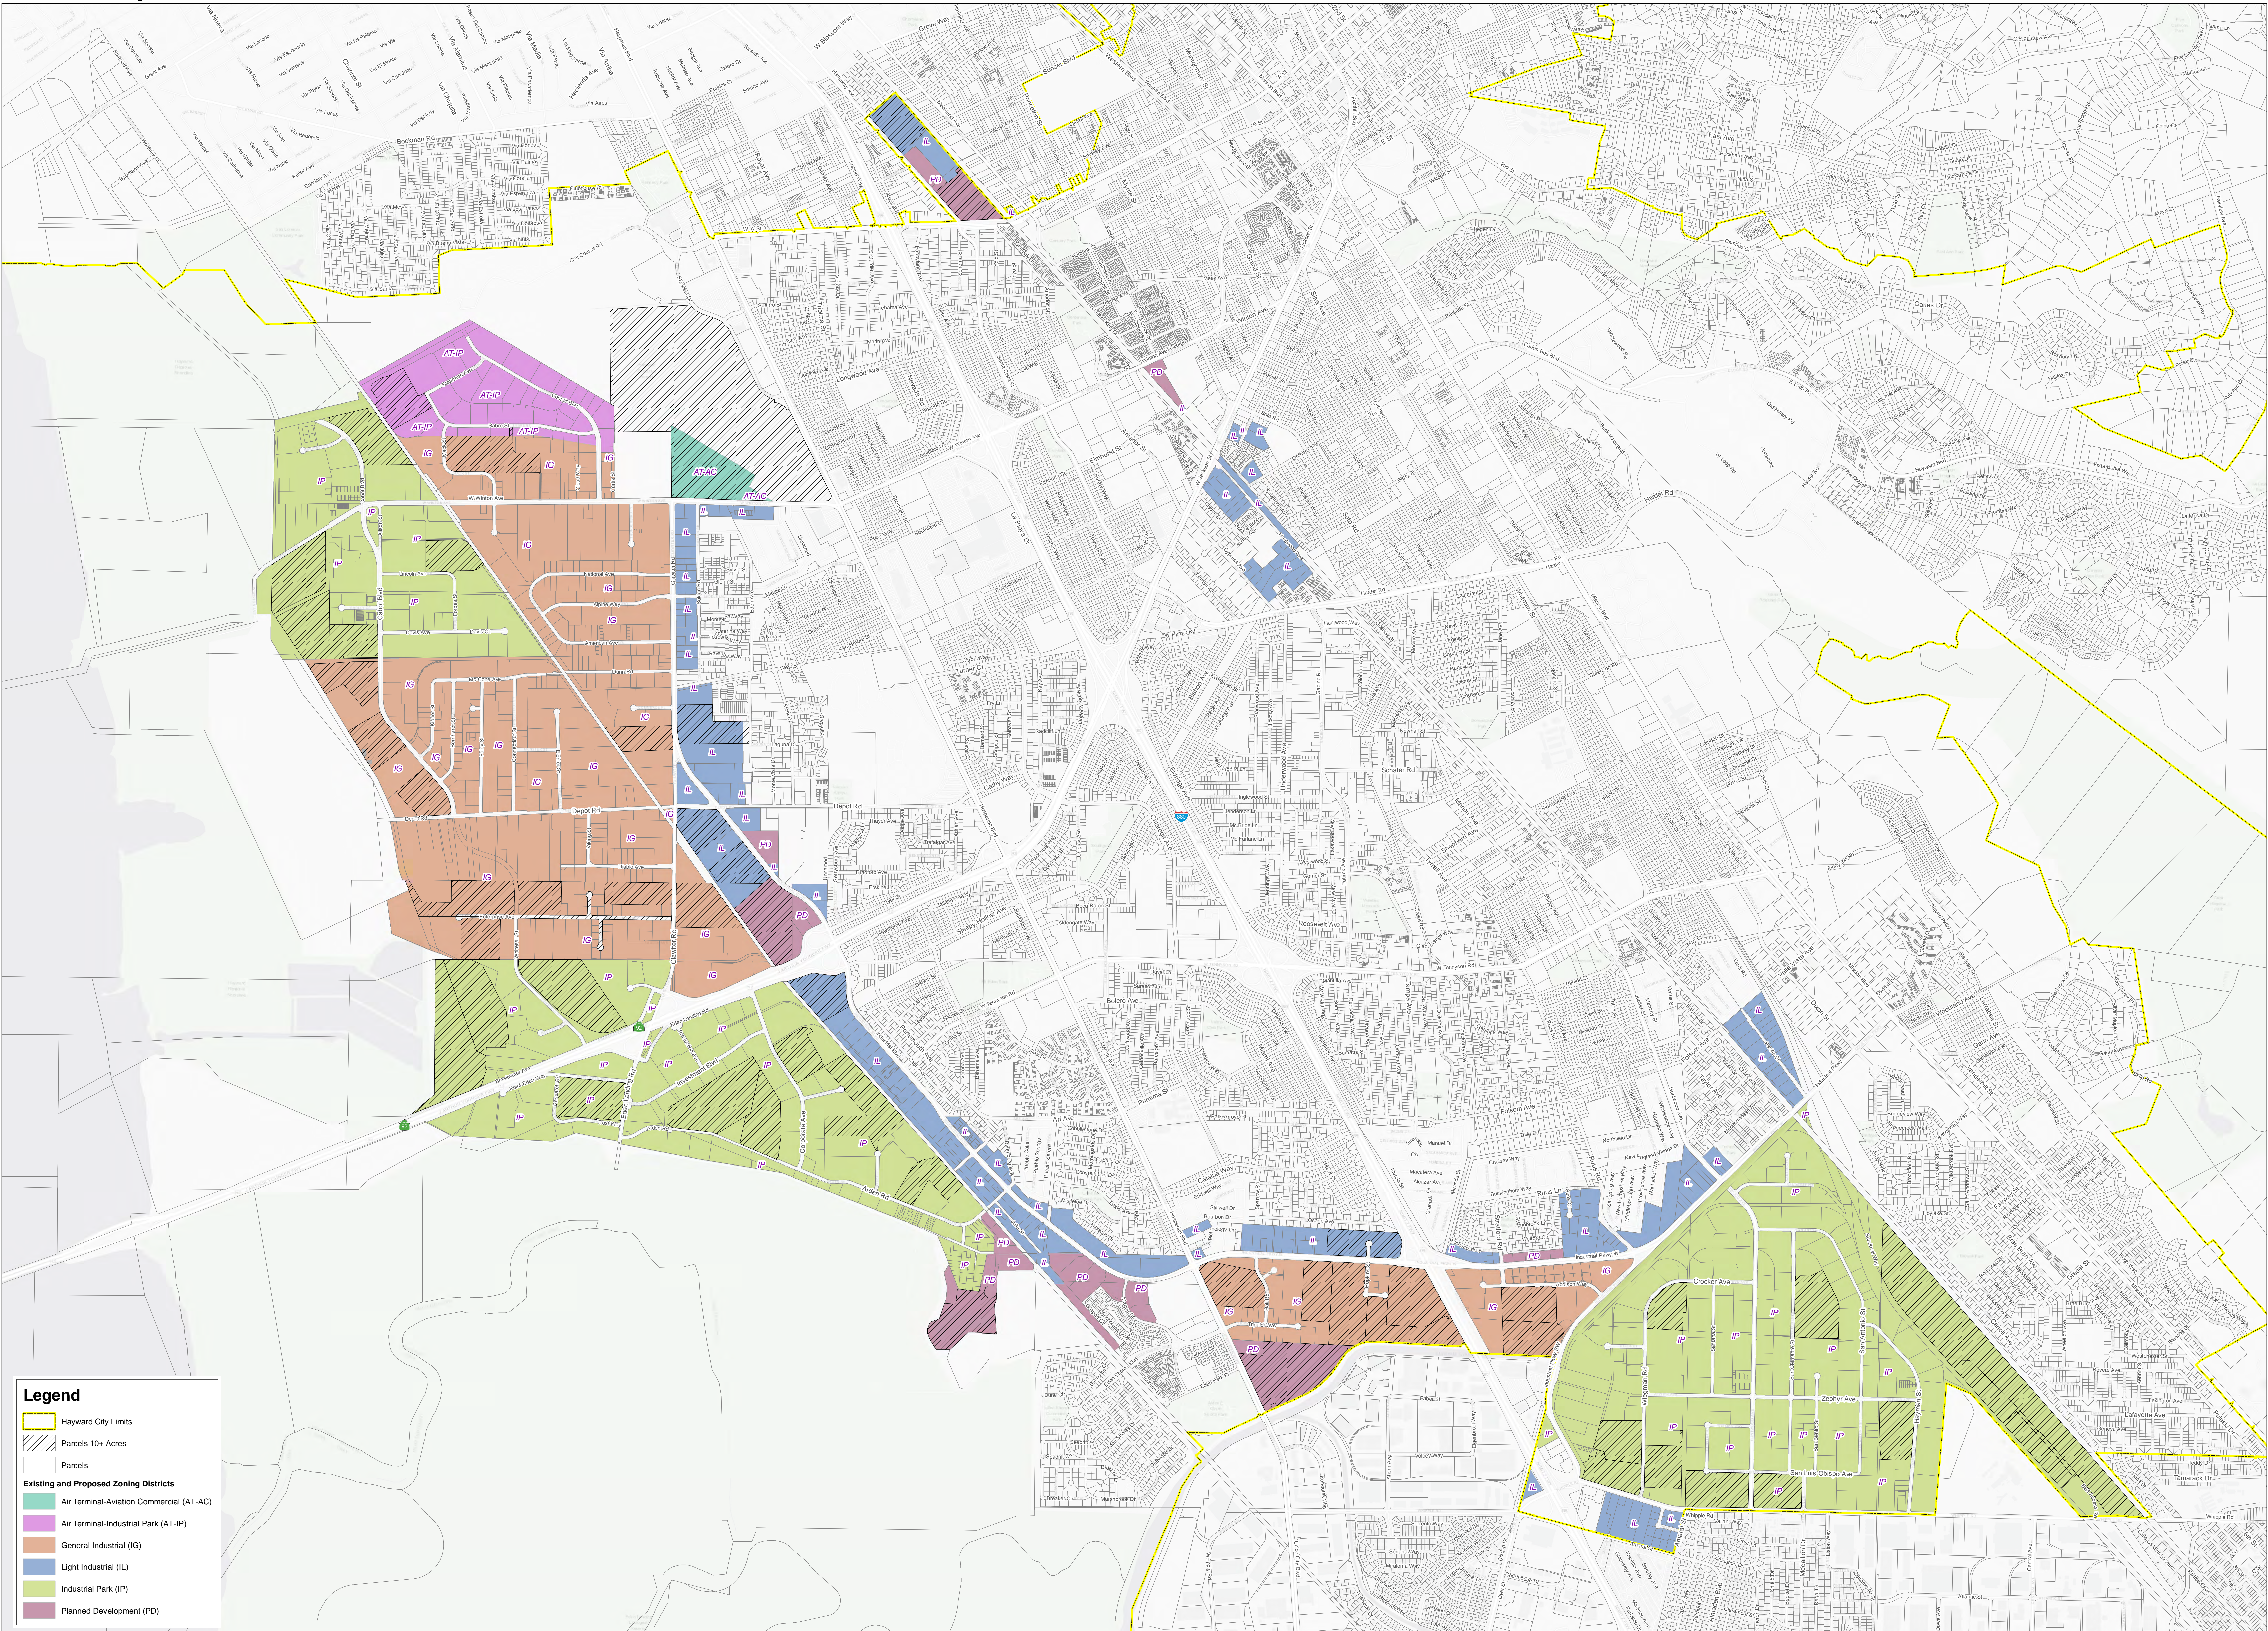

# Conceptual Industrial Subdistricts

**Legend**

- Hayward City Limits
- Parcels 10+ Acres
- Parcels
- Existing and Proposed Zoning Districts**
- Air Terminal-Aviation Commercial (AT-AC)
- Air Terminal-Industrial Park (AT-IP)
- General Industrial (IG)
- Light Industrial (IL)
- Industrial Park (IP)
- Planned Development (PD)