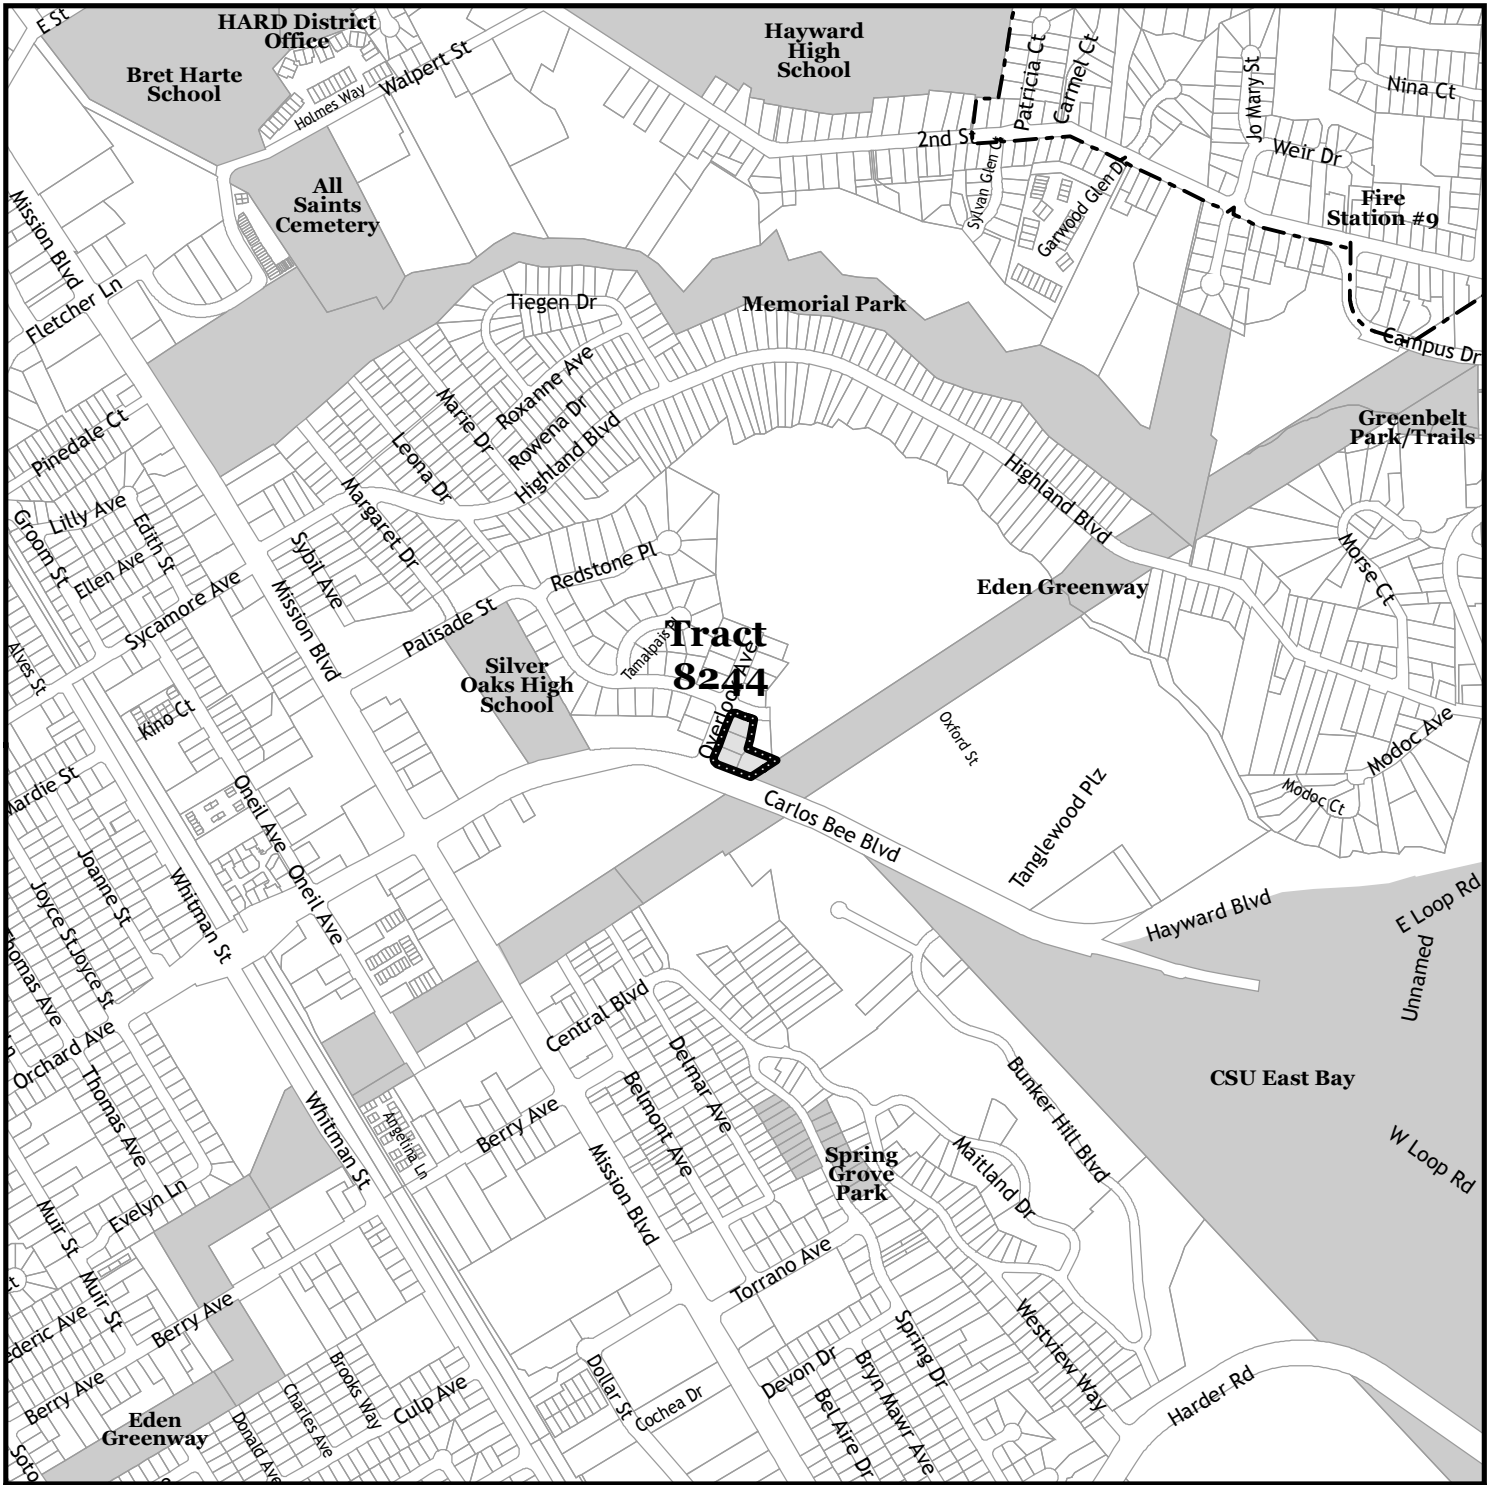

# Vicinity Map

## Final Map 8244

Address:  
**Overlook Ave & Carlos Bee Blvd**

Applicant:  
**Sunny Ajula**

Owner:  
**Sunny Ajula**