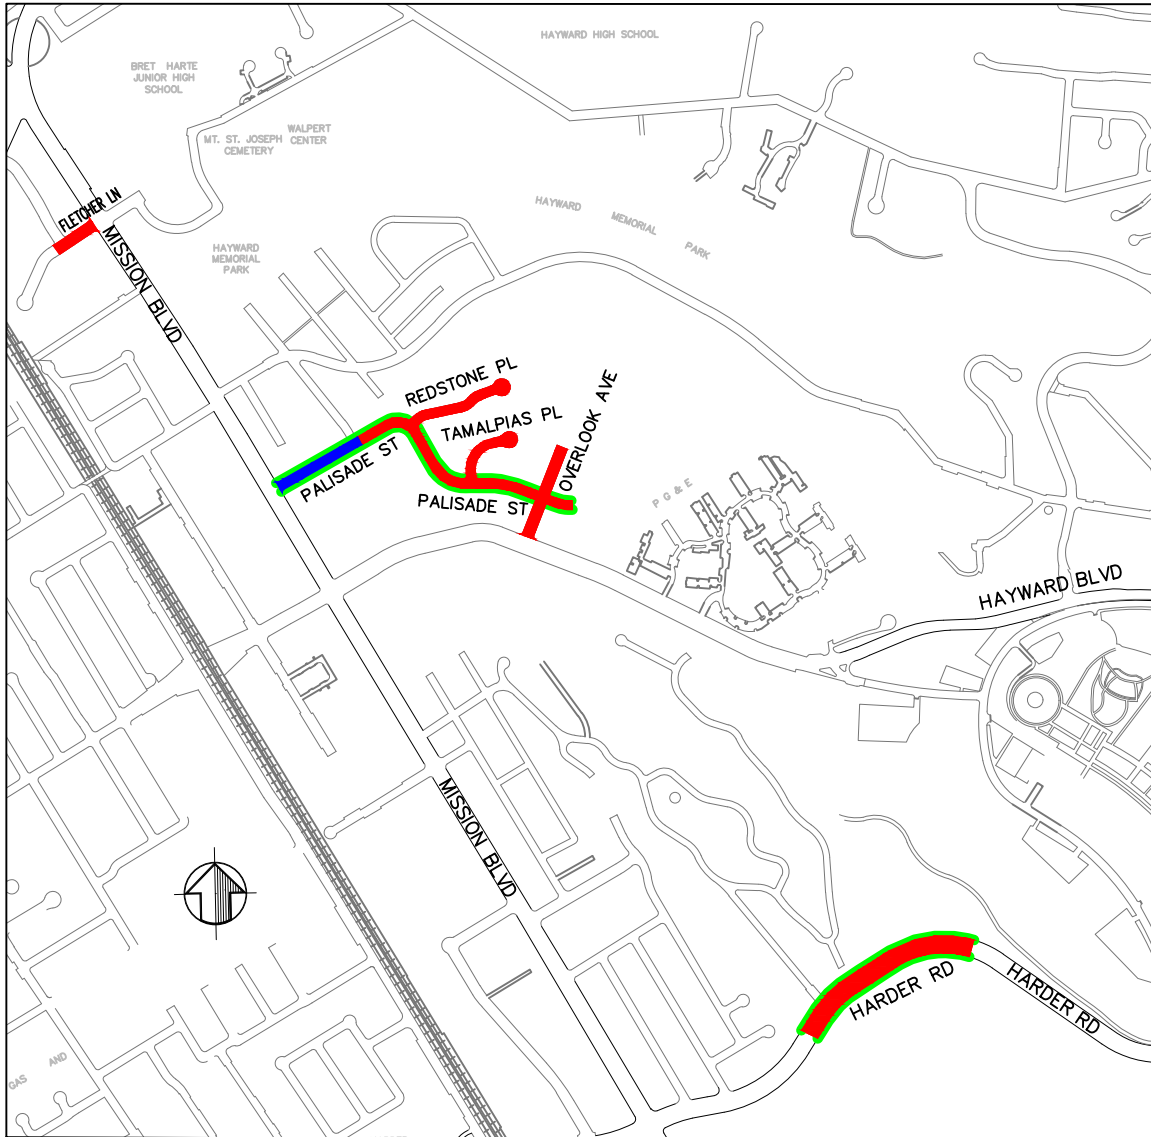

FY24 PAVEMENT IMPROVEMENT PROJECT
PROJECT NO. 05242

- PAVEMENT REHABILITATION** █
- PREVENTIVE MAINTENANCE** █
- BIKE LANE** █

**FY24 PAVEMENT IMPROVEMENT PROJECT
PROJECT NO. 05242**

- PAVEMENT REHABILITATION
- PREVENTIVE MAINTENANCE
- BIKE LANE

FY24 PAVEMENT IMPROVEMENT PROJECT
PROJECT NO. 05242

PAVEMENT REHABILITATION
PREVENTIVE MAINTENANCE
BIKE LANE