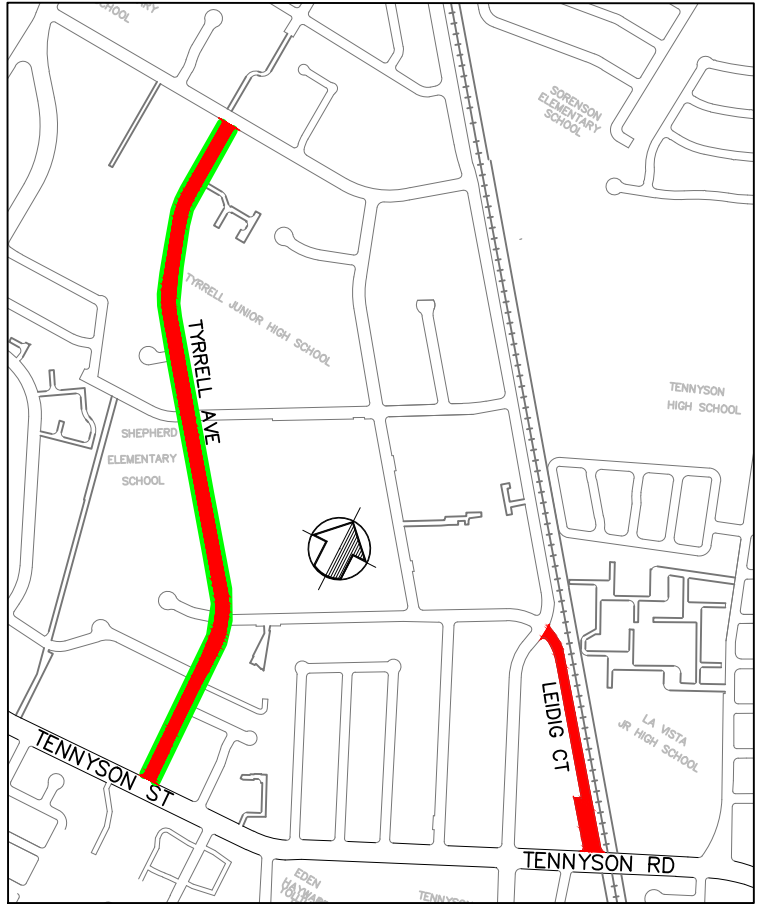

FY24 PAVEMENT IMPROVEMENT PROJECT
PROJECT NO. 05242

- PAVEMENT REHABILITATION** █
- PREVENTIVE MAINTENANCE** █
- BIKE LANE** █

**FY24 PAVEMENT IMPROVEMENT PROJECT
PROJECT NO. 05242**

- PAVEMENT REHABILITATION
- PREVENTIVE MAINTENANCE
- BIKE LANE

FY24 PAVEMENT IMPROVEMENT PROJECT
PROJECT NO. 05242

PAVEMENT REHABILITATION
PREVENTIVE MAINTENANCE
BIKE LANE