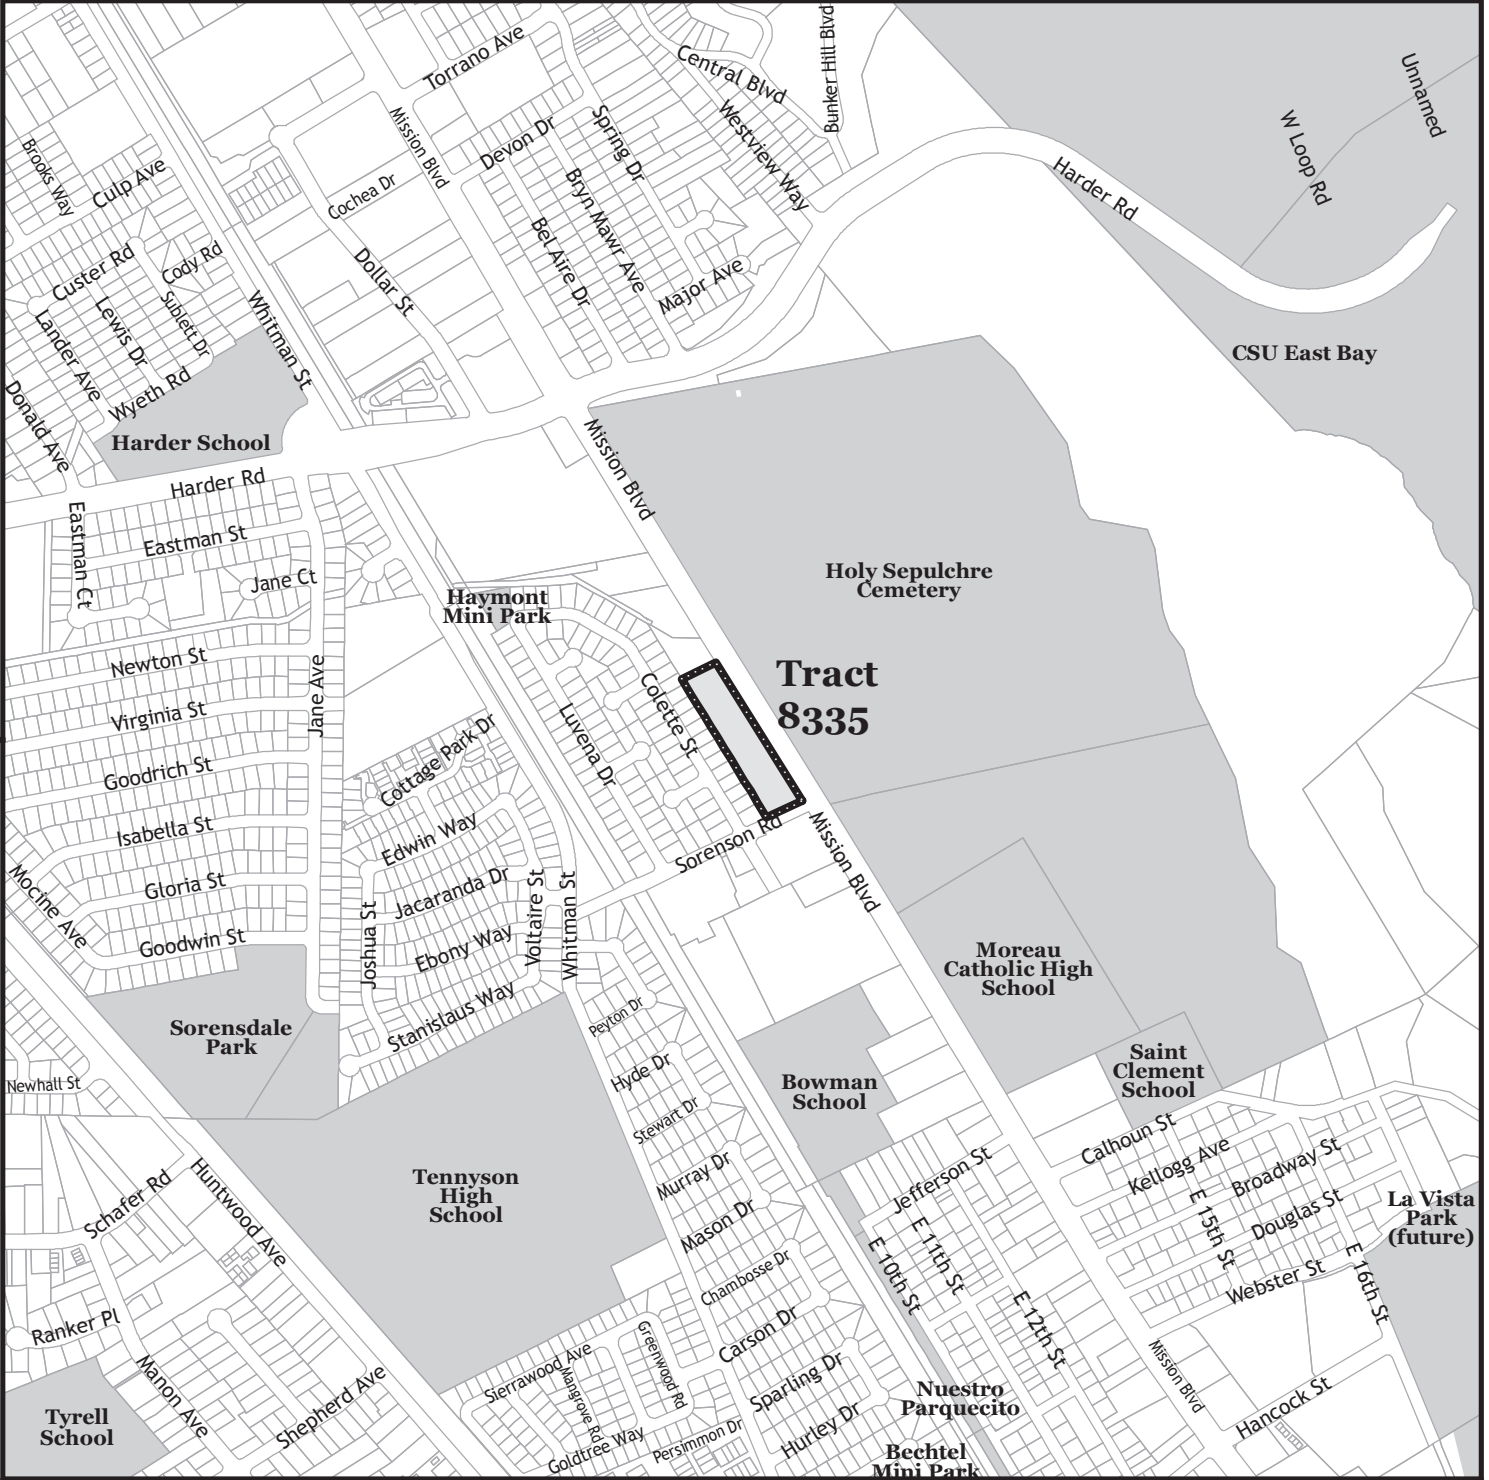

Vicinity Map

Final Map 8335

Address:
26601 Mission Blvd

Applicant:
KB Home

Owner:
KB Home