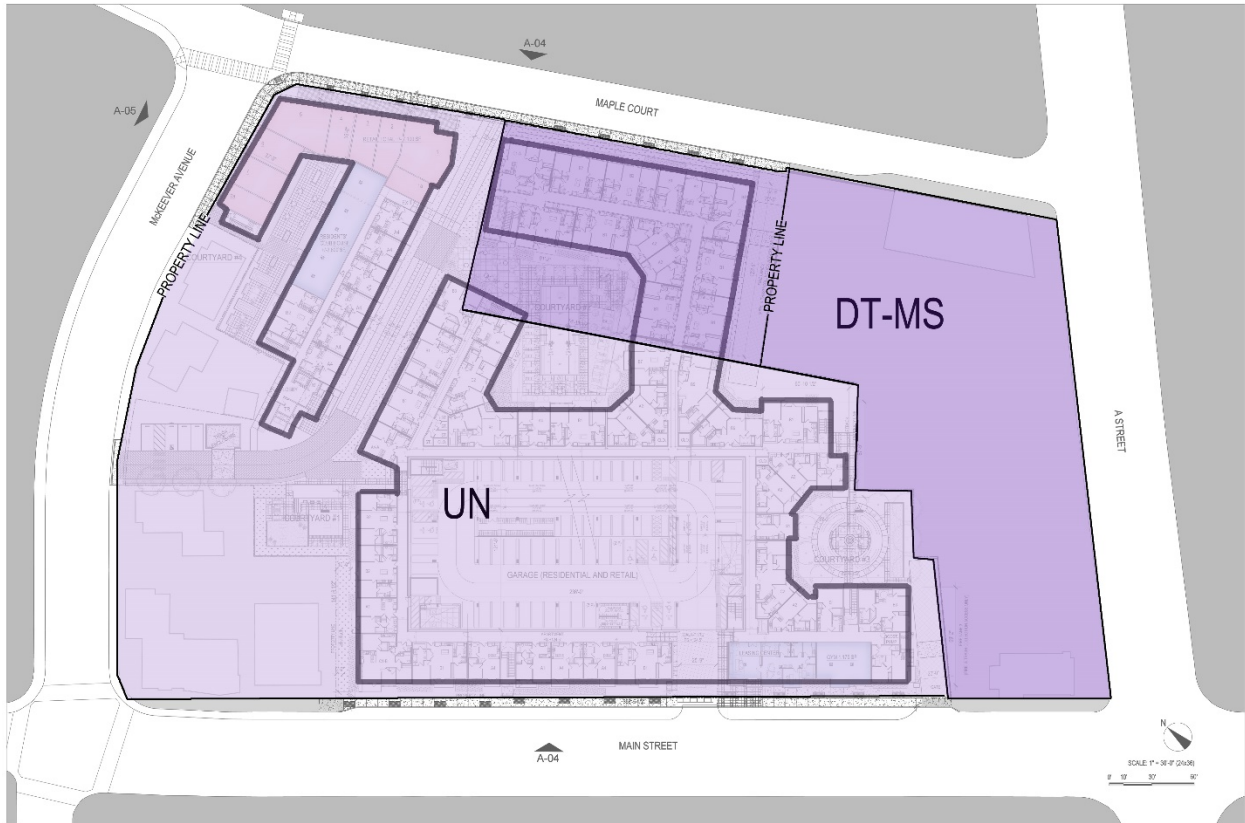

Zoning Map Exhibit – Maple and Main

UN	Urban Neighborhood	DT-MS	Downtown Main Street
----	--------------------	-------	----------------------