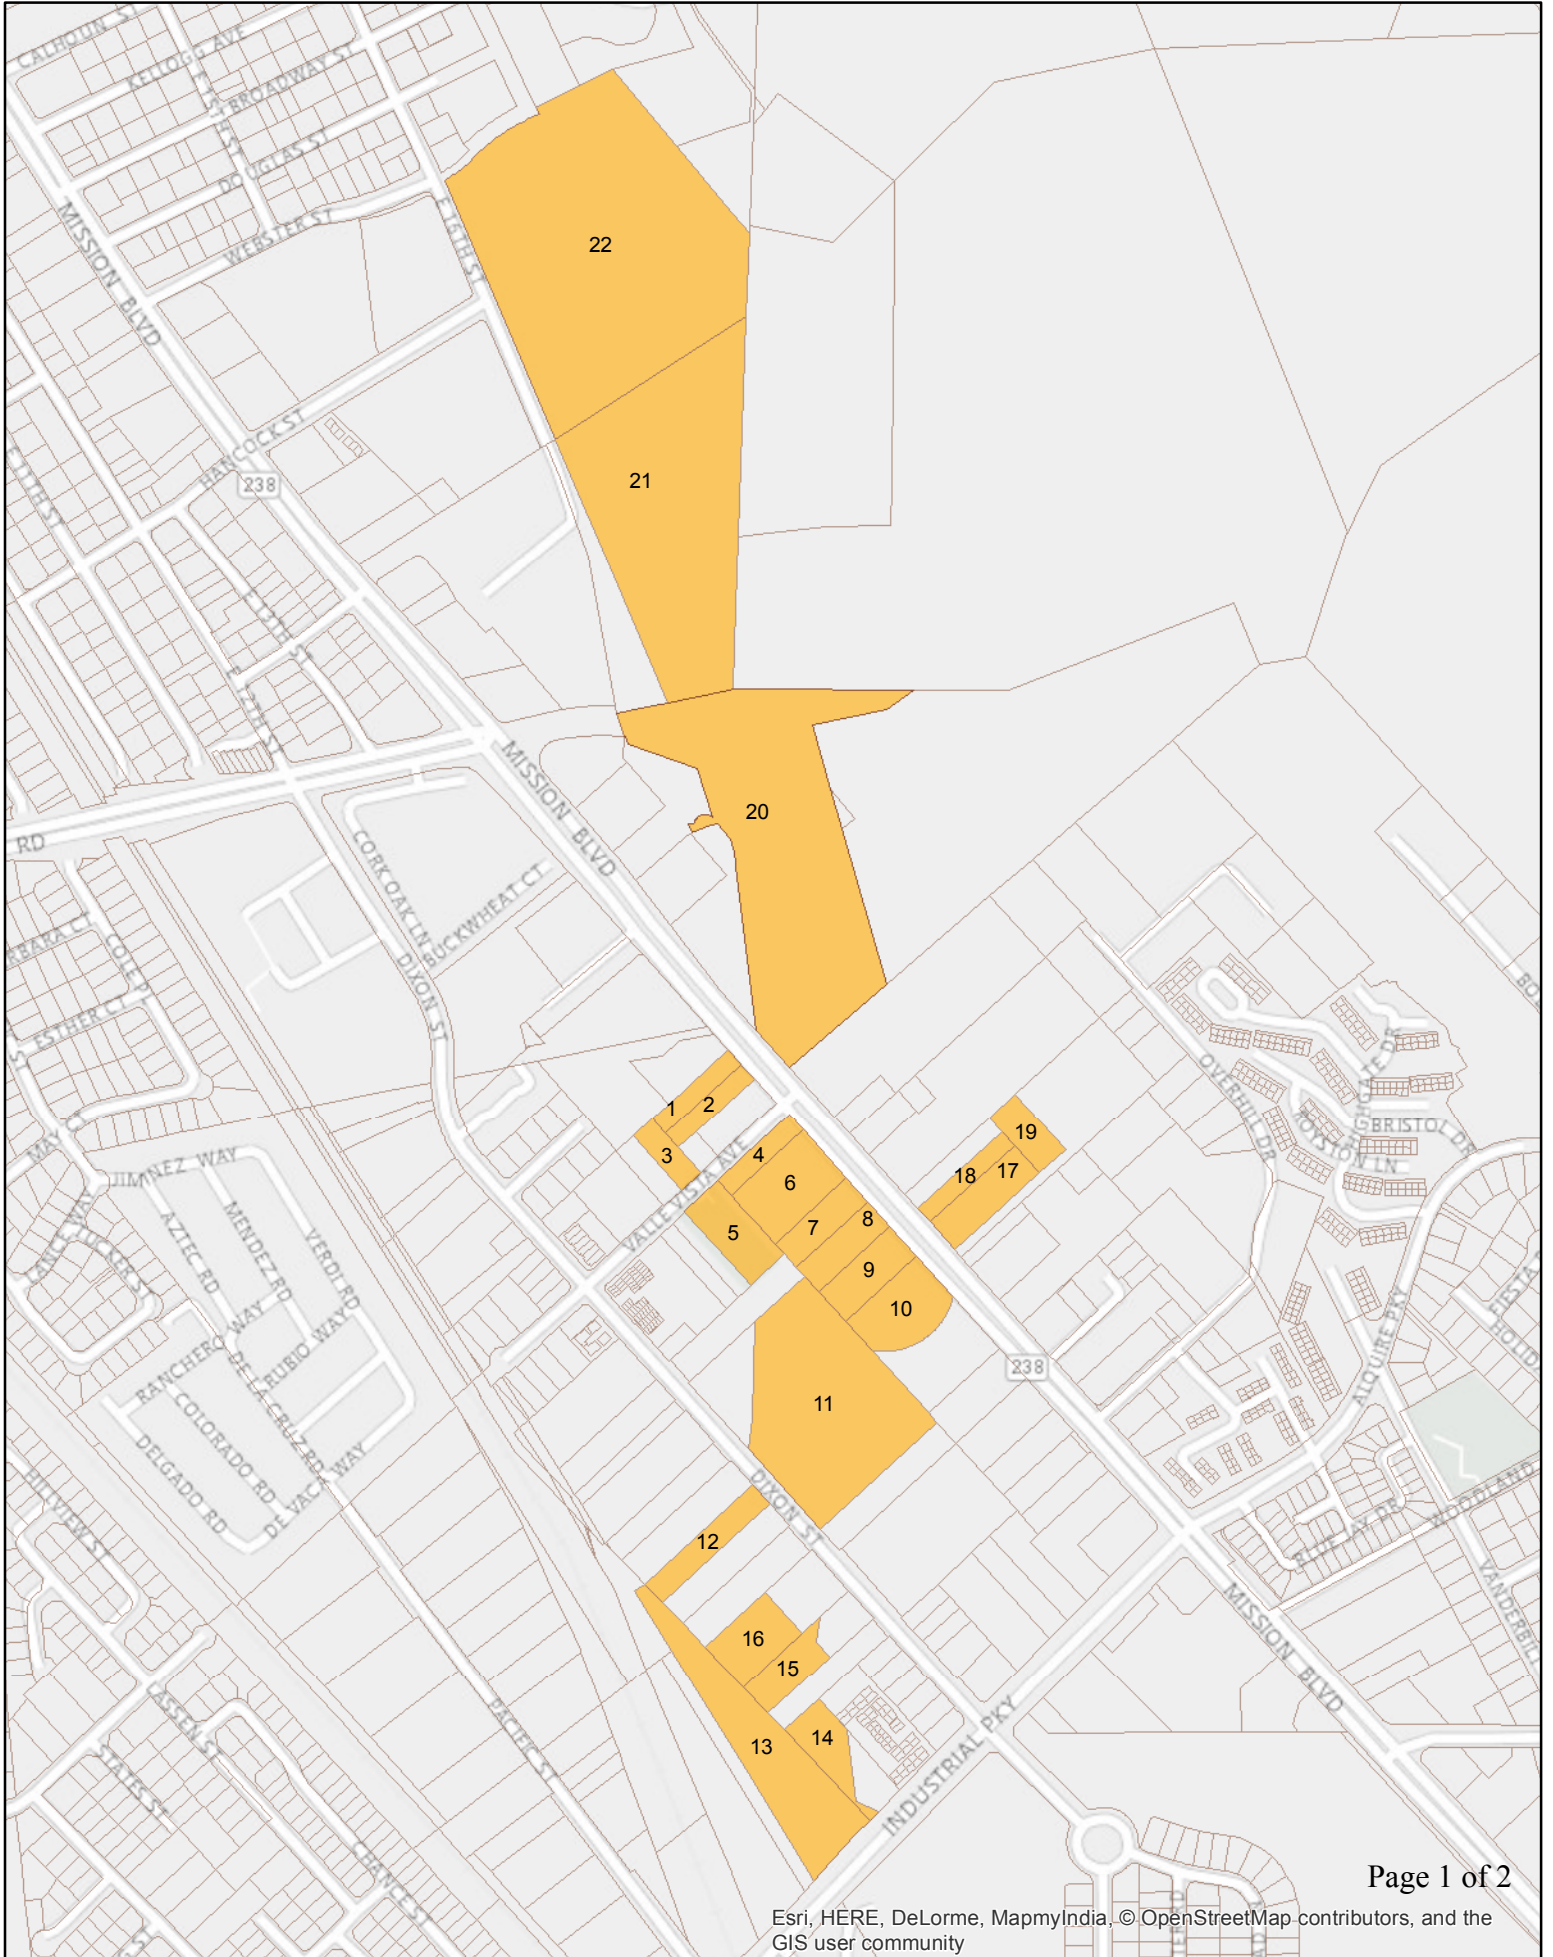

Valle Vista-CalTrans Properties Reference Map

| Valle Vista- CalTrans Properties Reference Map Key | | | |
|---|--------------------|----------------|-----------------------|
| <i>Map Number</i> | <i>Address</i> | <i>APN</i> | <i>Ownership</i> |
| 1 | N/A | 78C-447-3-1 | CalTrans |
| 2 | N/A | 78C-447-3-2 | CalTrans |
| 3 | 380 Valle Vista | 78C-447-6-2 | CalTrans |
| 4 | 29213 Mission Blvd | 78C-438-6 | CalTrans |
| 5 | N/A | 78C-438-5 | HARD-Valle Vista Park |
| 6 | 29263 Mission | 78C-438-7 | City of Hayward |
| 7 | N/A | 78C-438-8 | CalTrans |
| 8 | 29335 Mission | 78C-438-9 | CalTrans |
| 9 | 29339 Mission | 78C-438-10 | CalTrans |
| 10 | N/A | 78C-438-11-1 | CalTrans |
| 11 | N/A | 78C-438-19-1 | CalTrans |
| 12 | N/A | 78C-435-2-1 | CalTrans |
| 13 | N/A | 83-460-6-3 | CalTrans |
| 14 | N/A | 78C-436-10-3 | CalTrans |
| 15 | 29629 Dixon | 78C-436-1-7 | CalTrans |
| 16 | 29599 Dixon | 78C-435-6 | CalTrans |
| 17 | N/A | 78C-455-4 | CalTrans |
| 18 | 29350 Mission | 78C-455-3 | CalTrans |
| 19 | 29380 Mission | 78C-455-5-2 | CalTrans |
| 20 | N/A | Unparceled ROW | CalTrans |
| 21 | N/A | 78C-626-3-9 | CalTrans |
| 22 | 29290 Mission | 78C-626-1-7 | CalTrans |