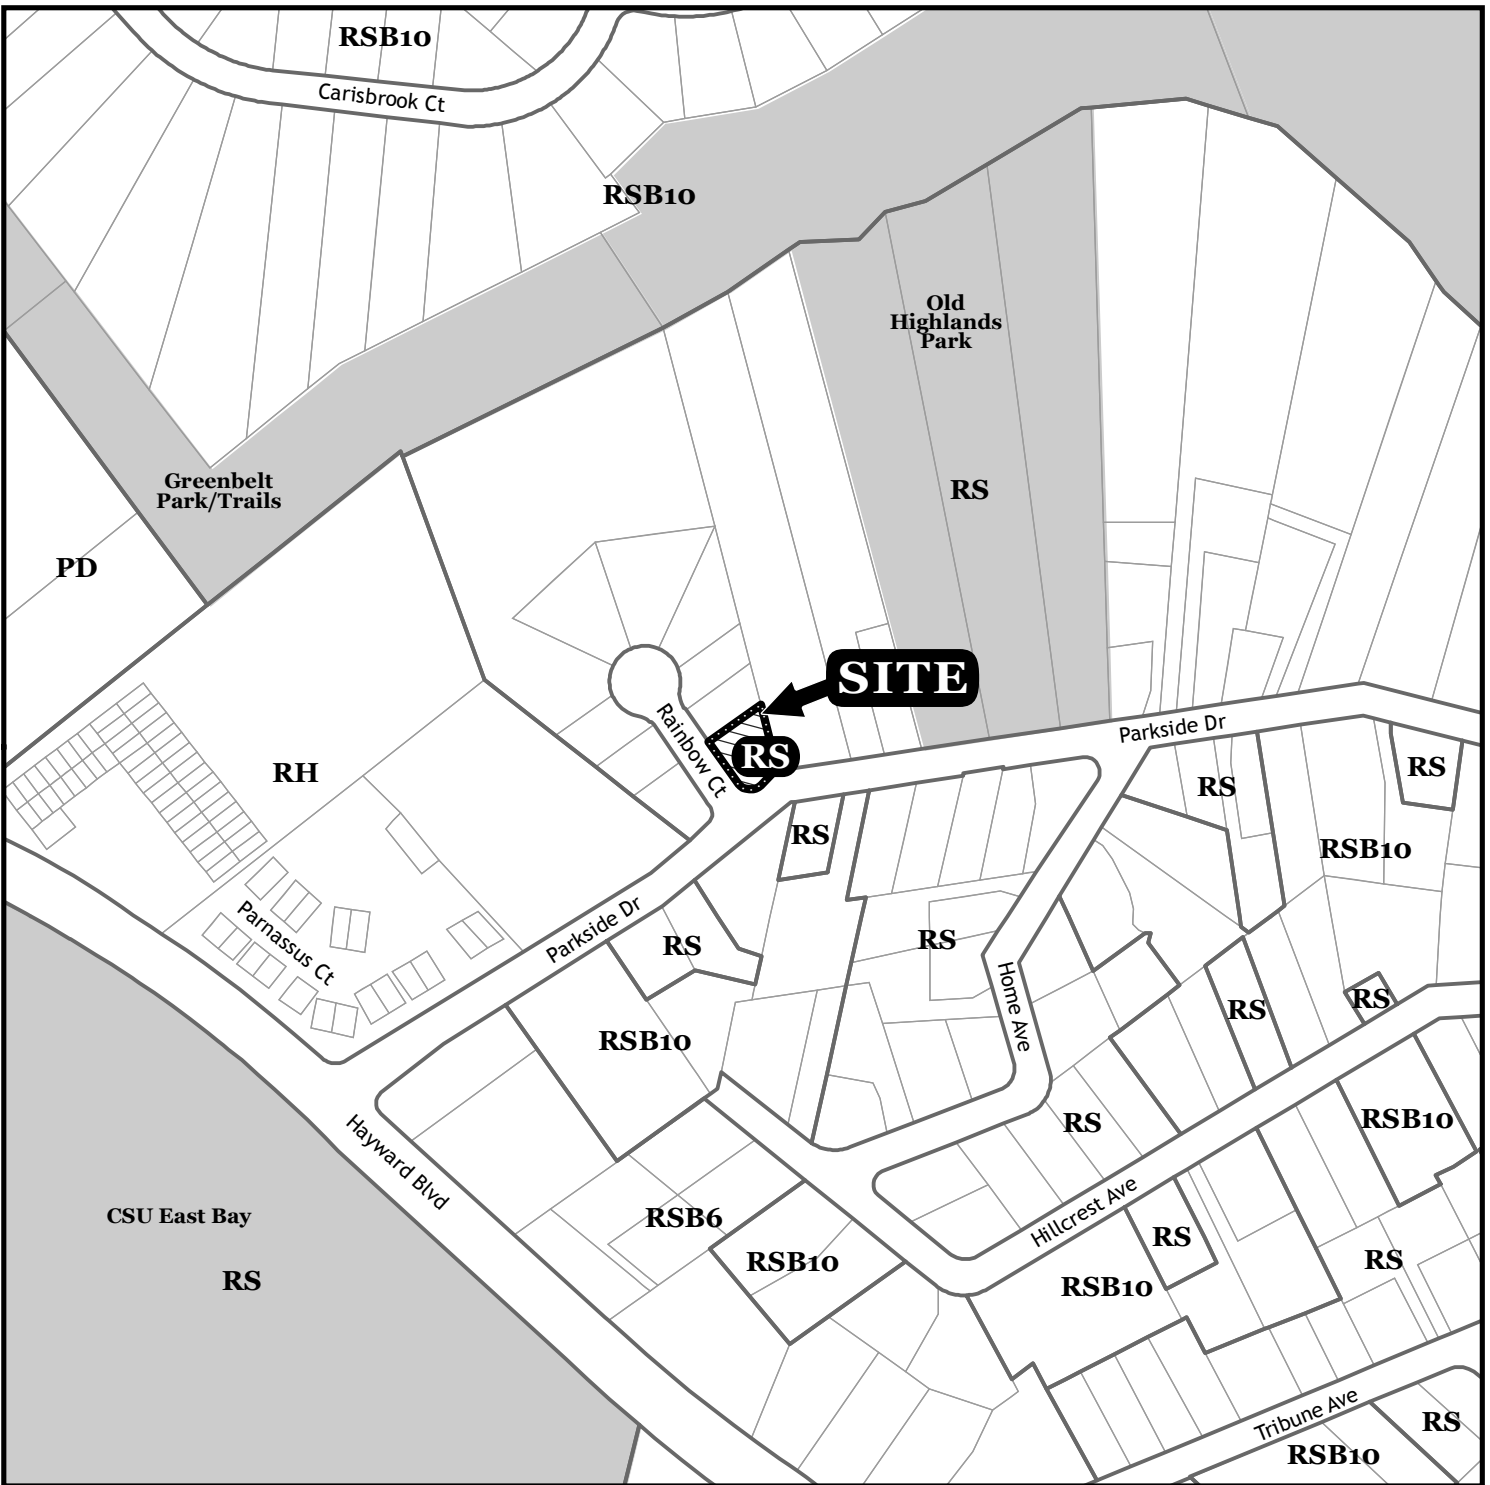

Area & Zoning Map

201705626

Address:
2398 Rainbow Ct

Applicant:
Siddiq Miakhail/

Owner:
Siddiq Miakhail/

Zoning Classifications

RESIDENTIAL

- RH High Density Residential, min lot size 1250 sqft
- RS Single Family Residential, min lot size 5000 sqft
- RSB6 Single Family Residential, min lot size 6000 sqft
- RSB10 Single Family Residential, min lot size 10000 sqft

OTHER

- PD Planned Development