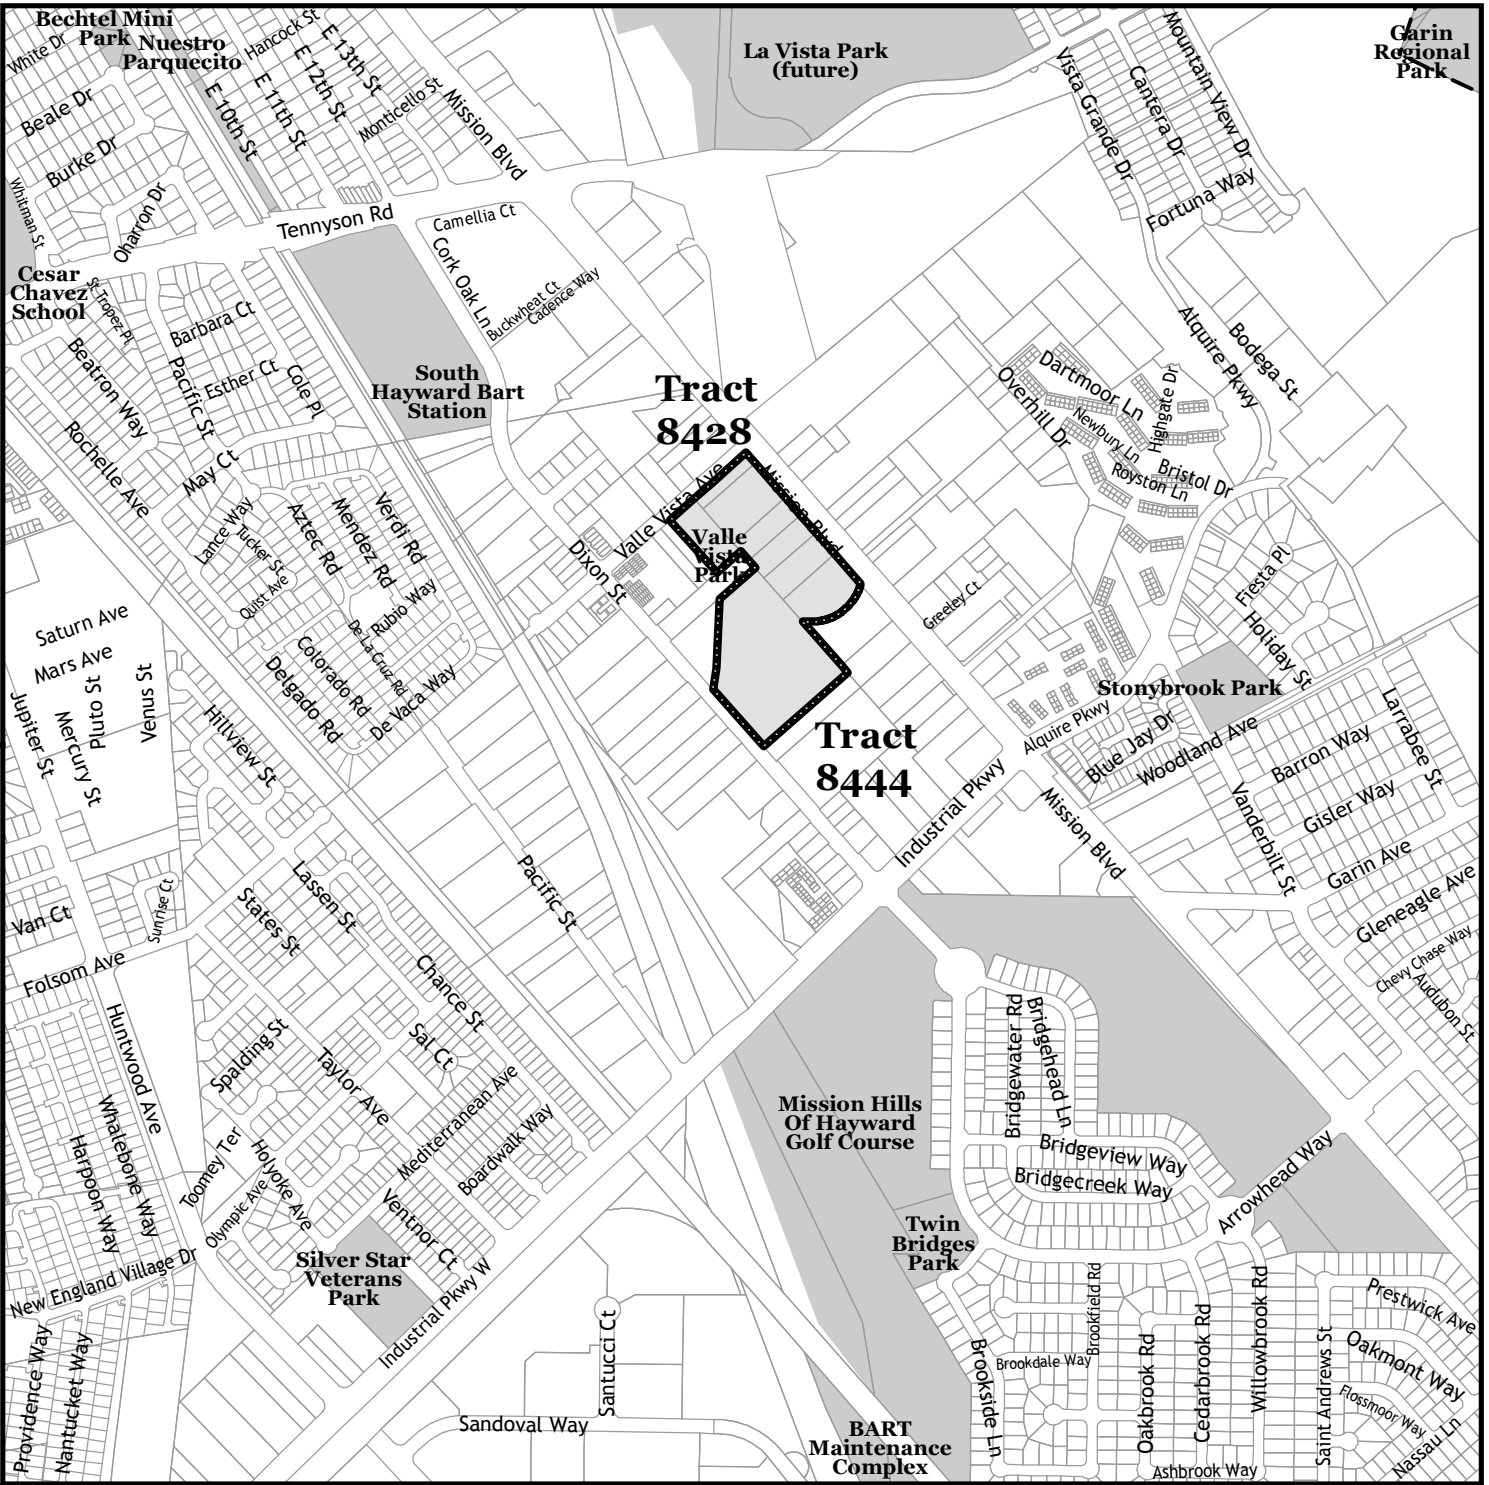

Vicinity Map

Final Map 8428 & 8444

Address:
Mission, Valle Vista, Industrial

Applicant:
Steven Jones/William Lyon Homes Inc.