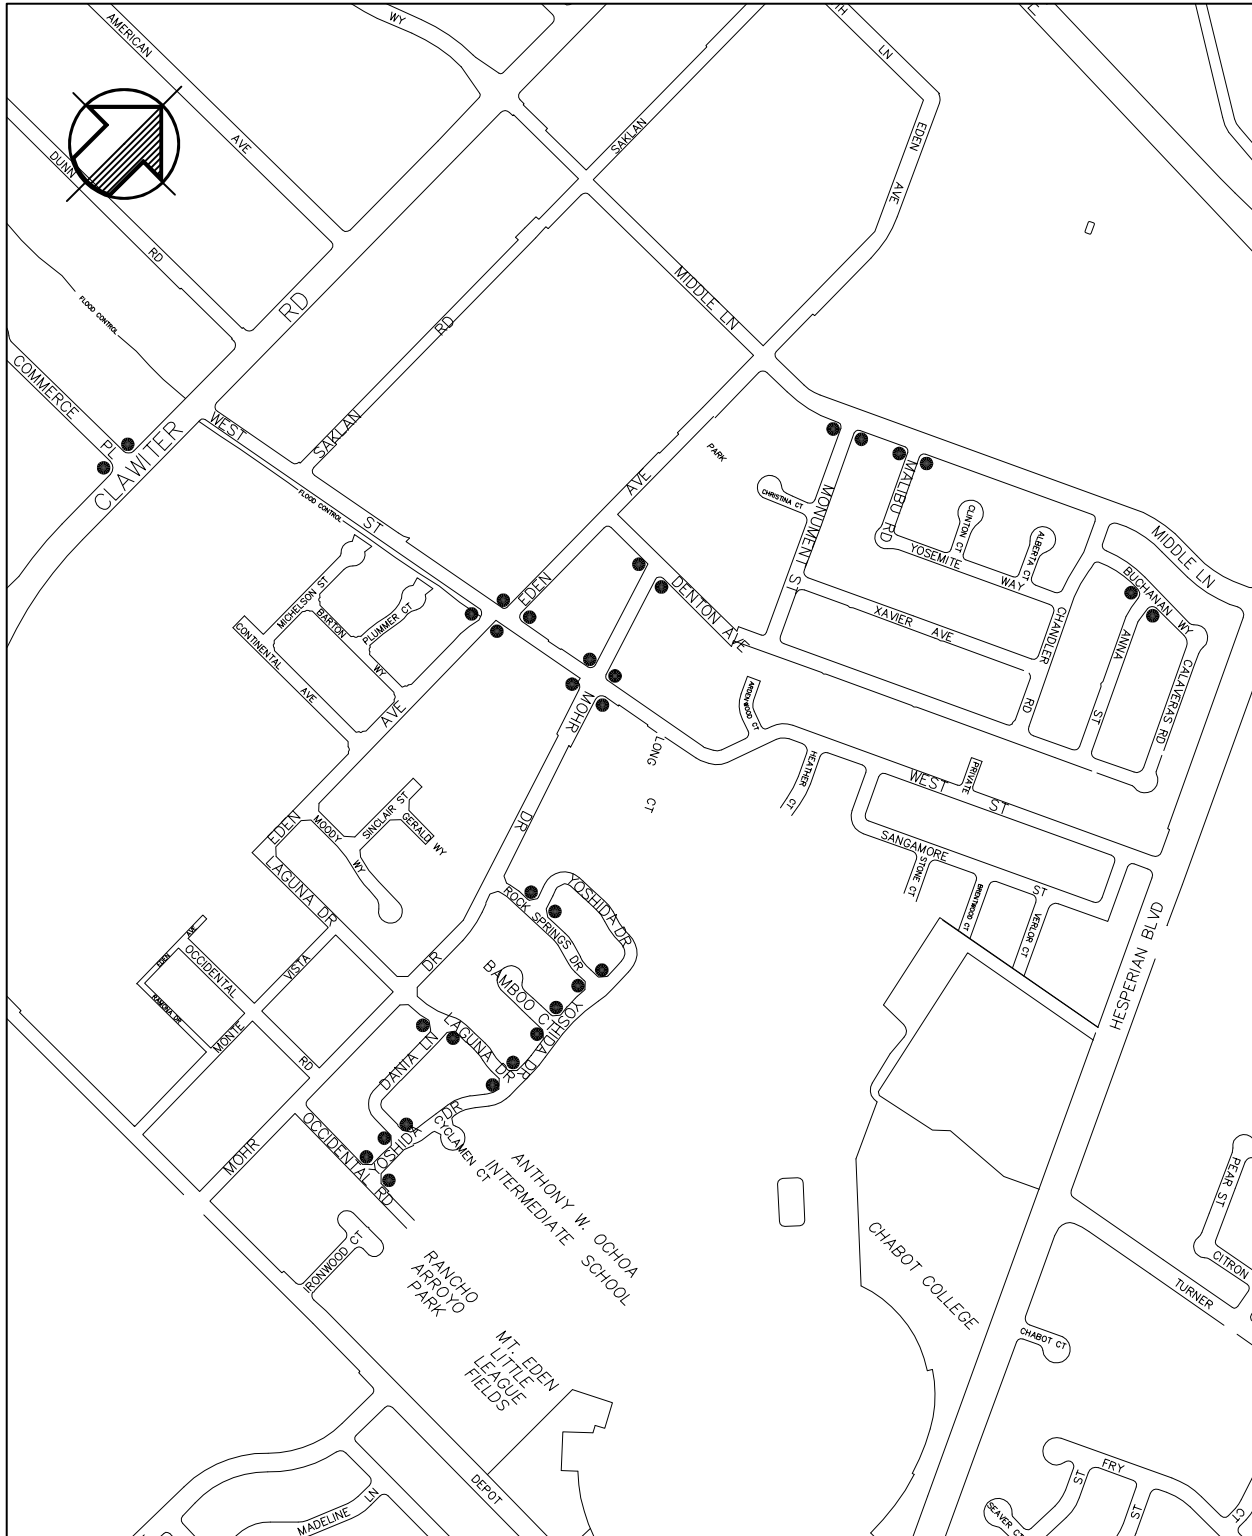

— INDICATES THE BLOCKS TO BE REPAIRED

**LOCATION MAP
SIDEWALK REHABILITATION FY16
SLEEPY HOLLOW-DEPOT AREA
DISTRICT 8 - PROJECT NO. 05267**

— INDICATES THE BLOCKS
TO BE REPAIRED

**LOCATION MAP
SIDEWALK REHABILITATION FY16
SLEEPY HOLLOW-DEPOT AREA
DISTRICT 8 - PROJECT NO. 05267**

**LOCATION MAP
WHEELCHAIR RAMPS FY16
SLEEPY HOLLOW-DEPOT AREA
DISTRICT 8 - PROJECT NO. 05121**

**LOCATION MAP
WHEELCHAIR RAMPS FY16
SLEEPY HOLLOW-DEPOT AREA
DISTRICT 8 - PROJECT NO. 05121**