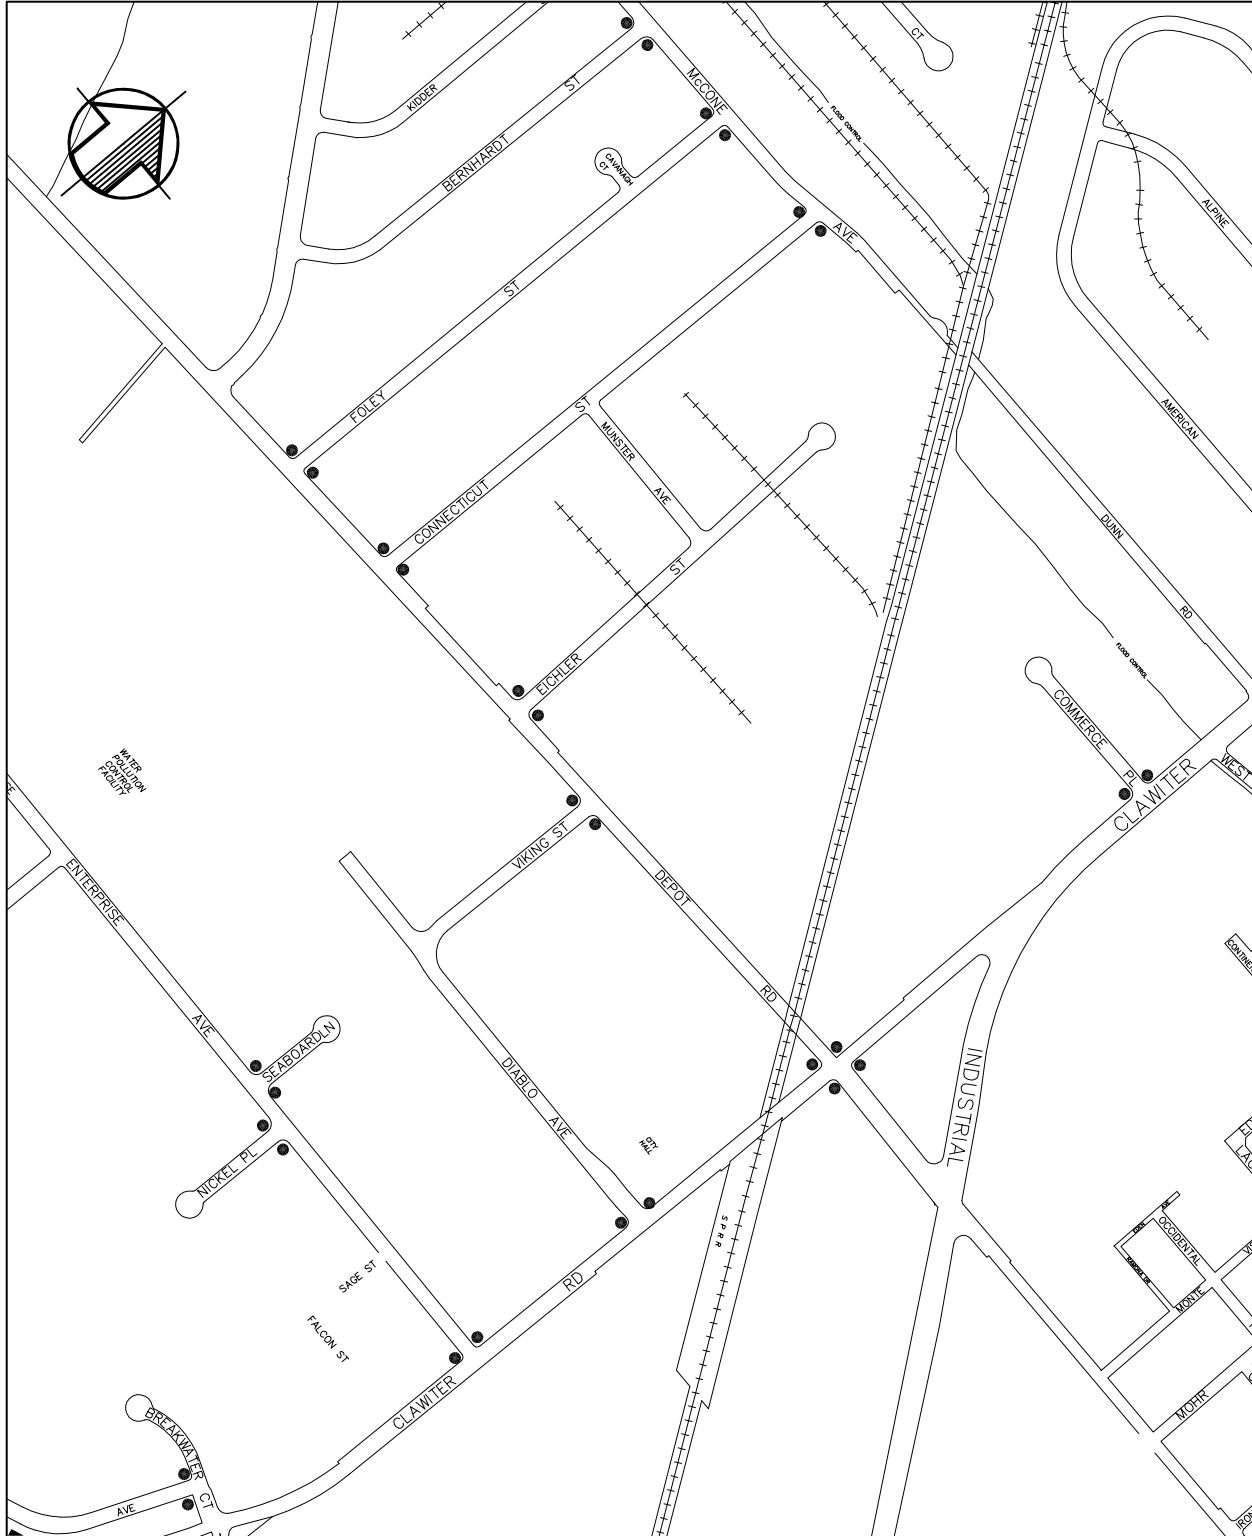

— INDICATES THE BLOCKS TO BE REPAIRED

**LOCATION MAP
SIDEWALK REHABILITATION FY16
SLEEPY HOLLOW-DEPOT AREA
DISTRICT 8 - PROJECT NO. 05267**

— INDICATES THE BLOCKS
TO BE REPAIRED

**LOCATION MAP
SIDEWALK REHABILITATION FY16
SLEEPY HOLLOW-DEPOT AREA
DISTRICT 8 - PROJECT NO. 05267**

**LOCATION MAP
WHEELCHAIR RAMPS FY16
SLEEPY HOLLOW-DEPOT AREA
DISTRICT 8 - PROJECT NO. 05121**

**LOCATION MAP
WHEELCHAIR RAMPS FY16
SLEEPY HOLLOW-DEPOT AREA
DISTRICT 8 - PROJECT NO. 05121**