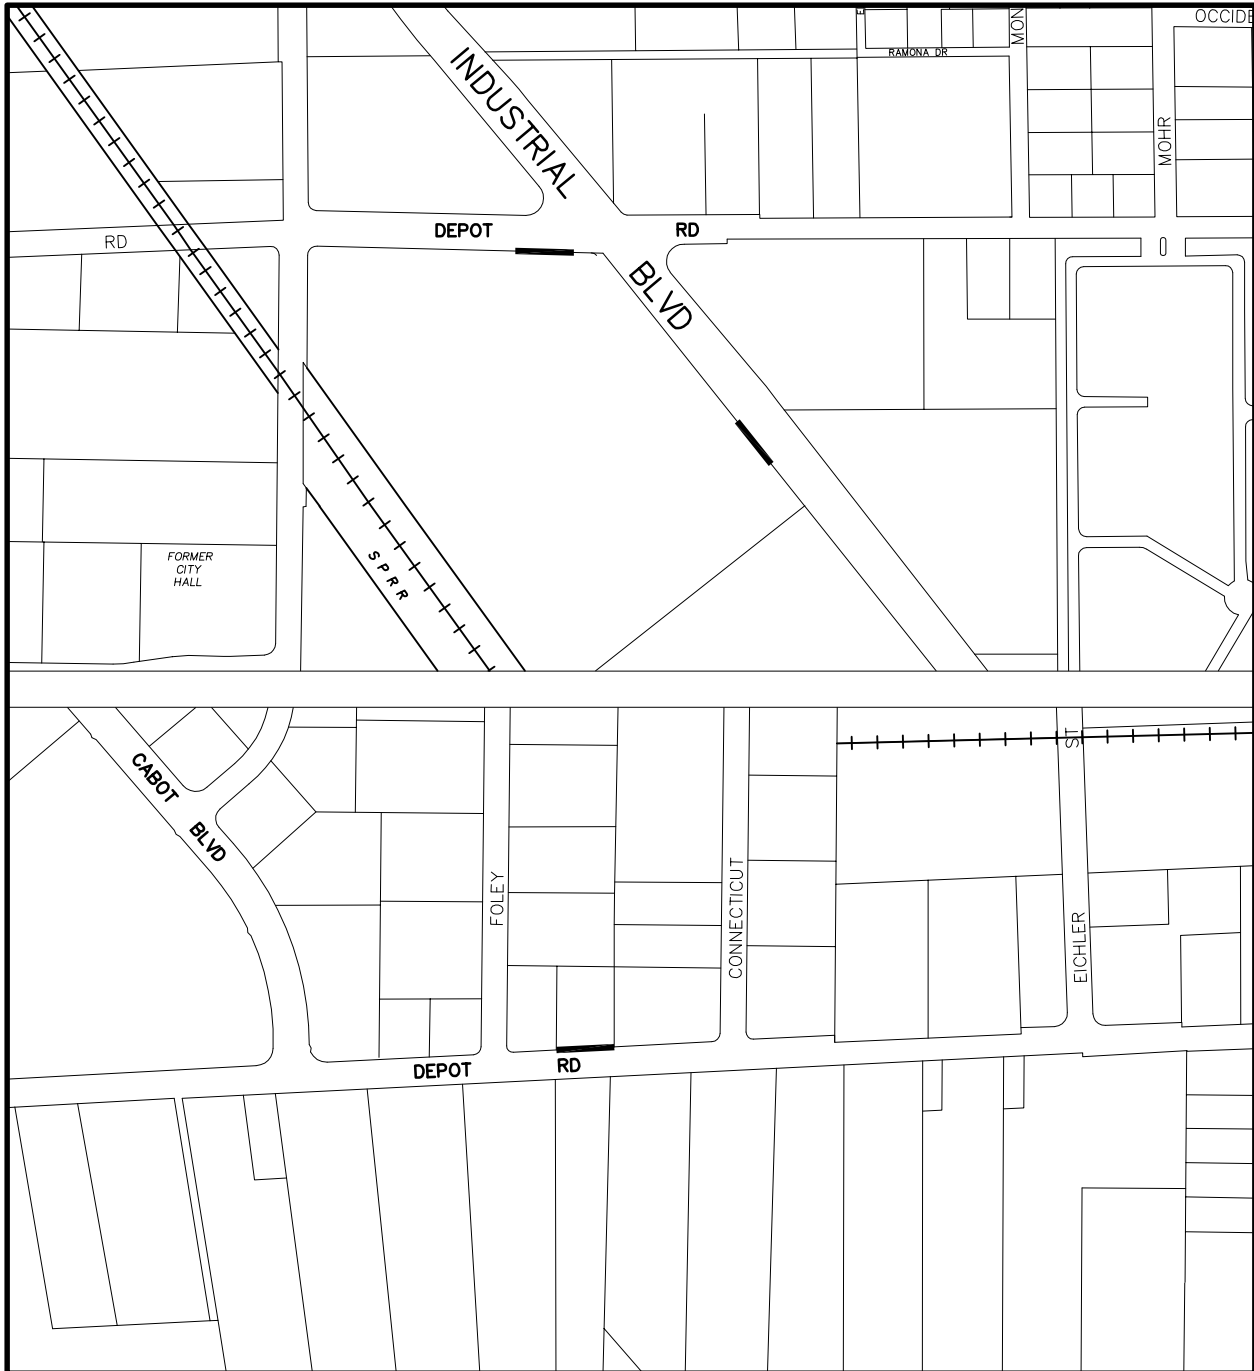

— INDICATES THE BLOCKS TO BE REPAIRED

**LOCATION MAP
SIDEWALK REHABILITATION FY16
SLEEPY HOLLOW-DEPOT AREA
DISTRICT 8 - PROJECT NO. 05267**

— INDICATES THE BLOCKS
TO BE REPAIRED

**LOCATION MAP
SIDEWALK REHABILITATION FY16
SLEEPY HOLLOW-DEPOT AREA
DISTRICT 8 - PROJECT NO. 05267**

**LOCATION MAP
WHEELCHAIR RAMPS FY16
SLEEPY HOLLOW-DEPOT AREA
DISTRICT 8 - PROJECT NO. 05121**

**LOCATION MAP
WHEELCHAIR RAMPS FY16
SLEEPY HOLLOW-DEPOT AREA
DISTRICT 8 - PROJECT NO. 05121**