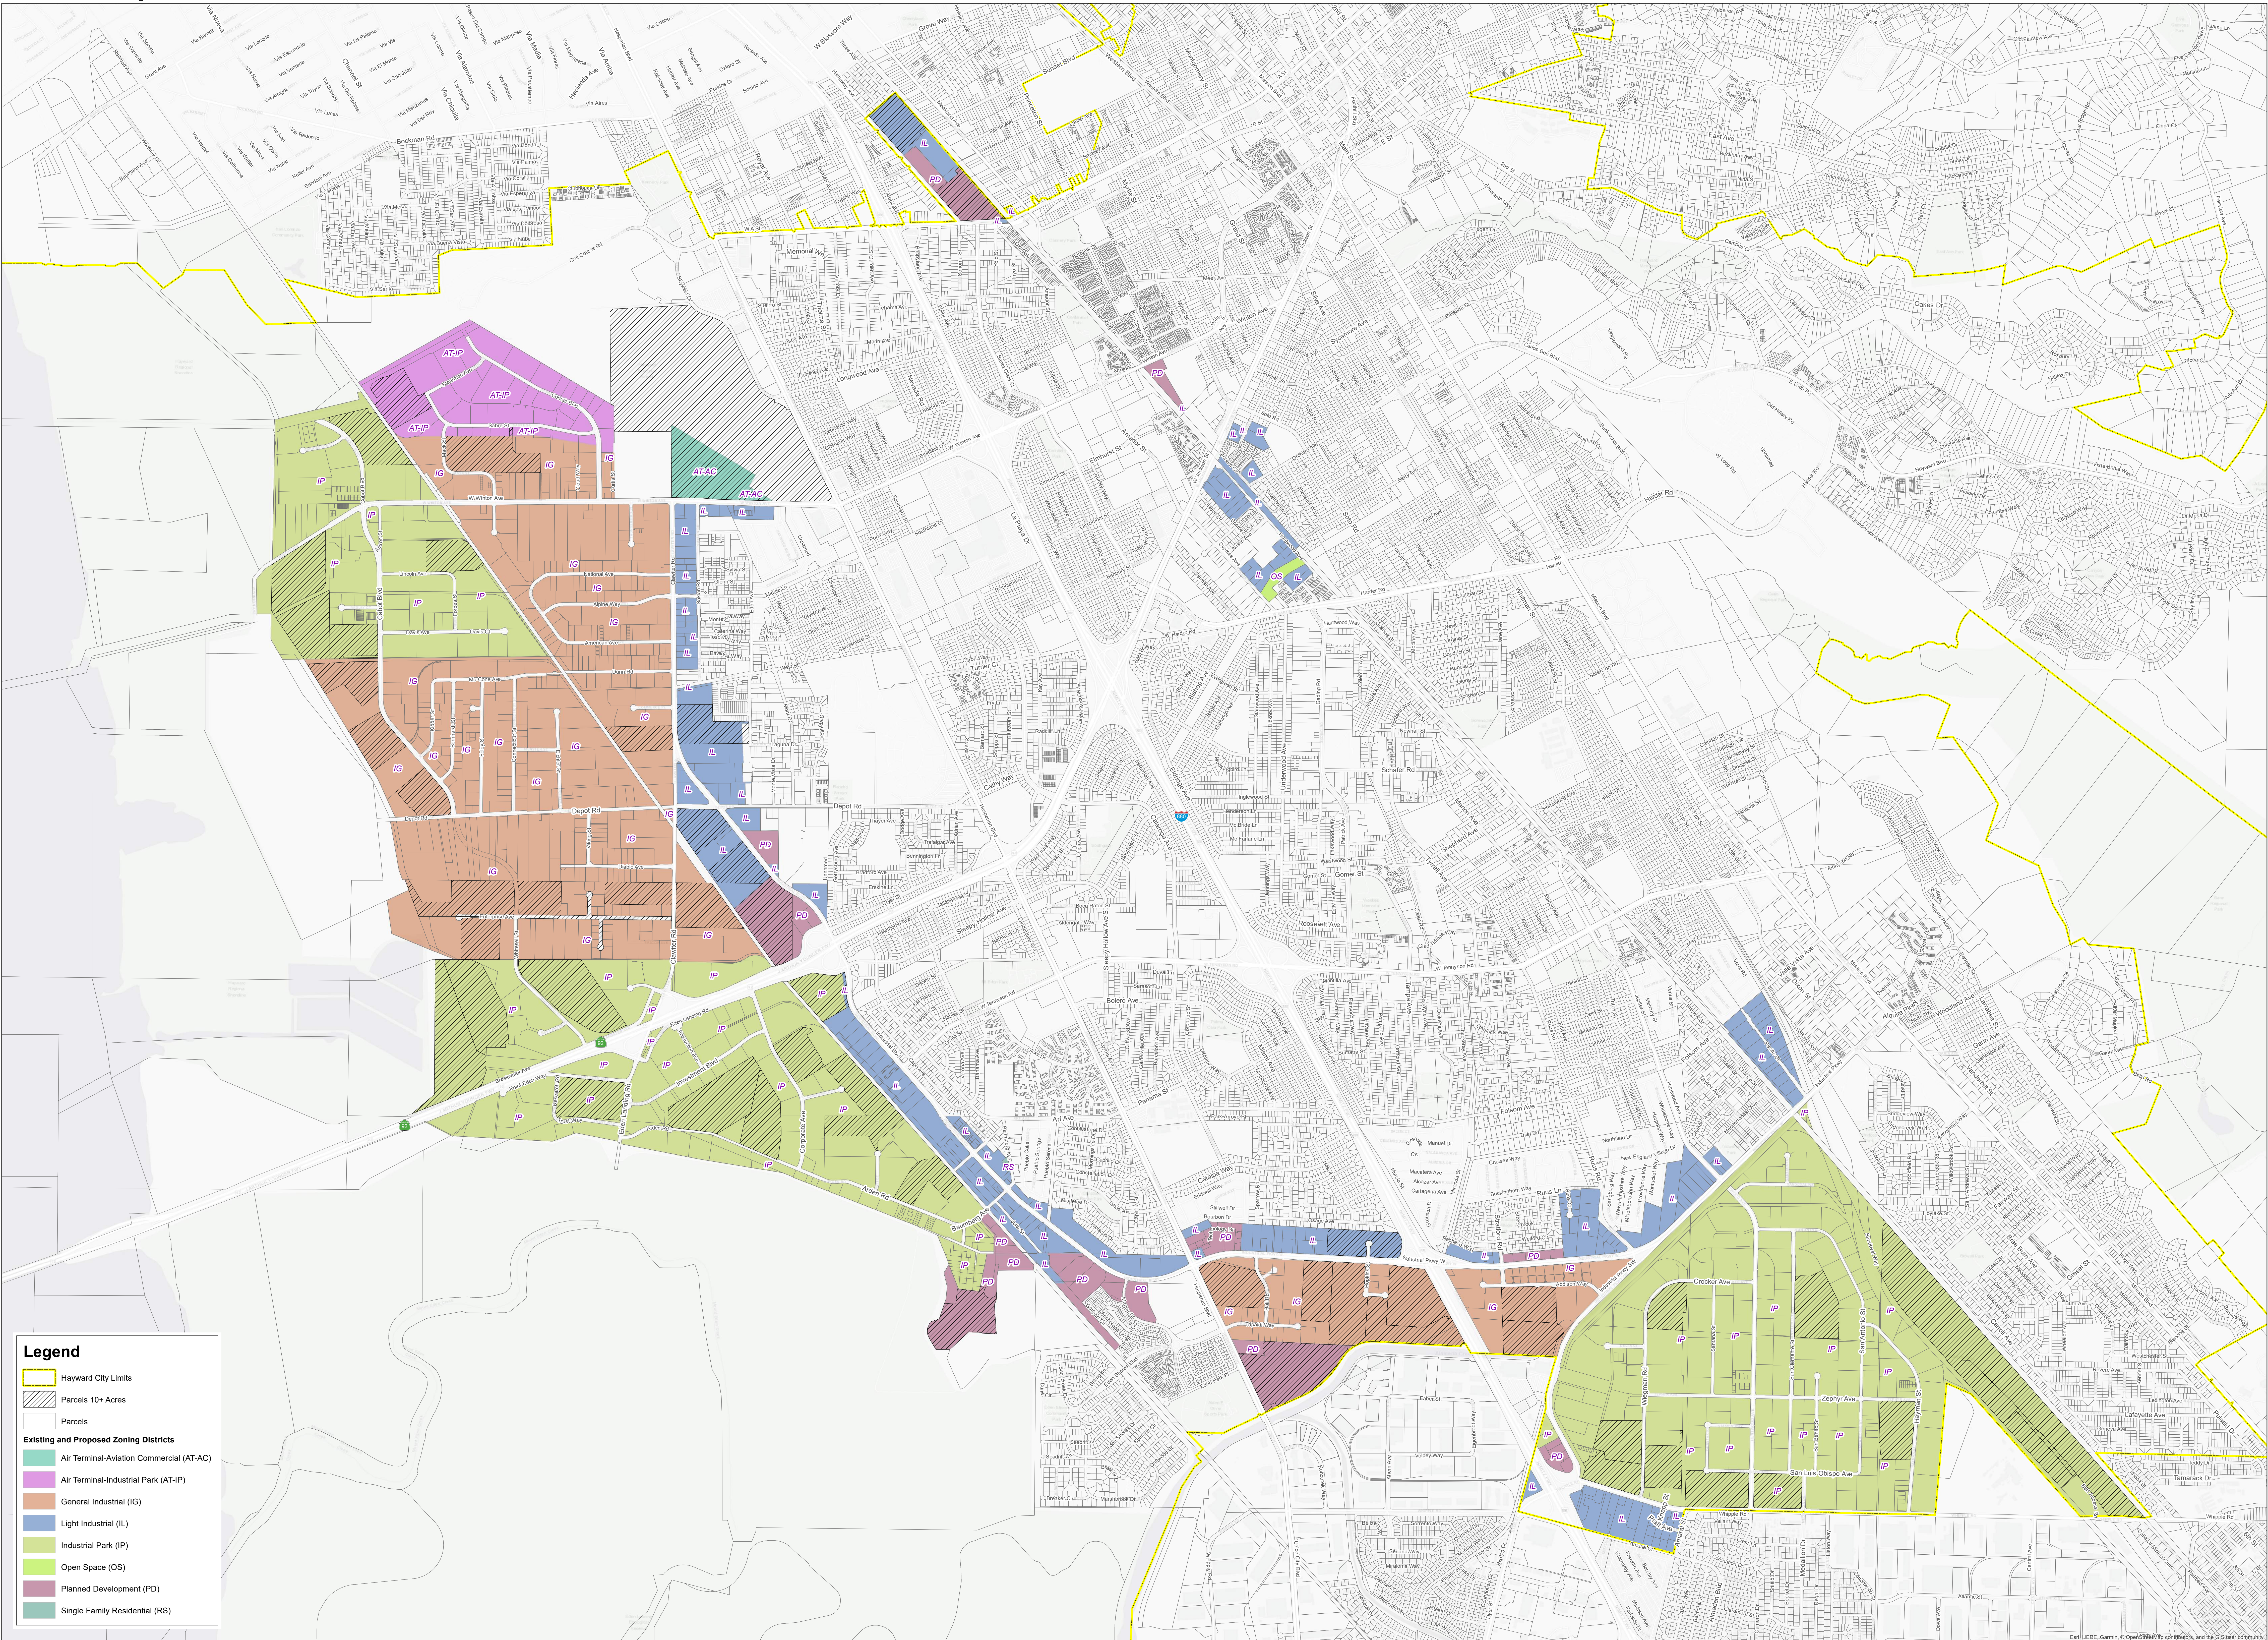

Conceptual Industrial Subdistricts

Legend

- Hayward City Limits
- Parcels 10+ Acres
- Parcels
- **Existing and Proposed Zoning Districts**
- Air Terminal-Aviation Commercial (AT-AC)
- Air Terminal-Industrial Park (AT-IP)
- General Industrial (IG)
- Light Industrial (IL)
- Industrial Park (IP)
- Open Space (OS)
- Planned Development (PD)
- Single Family Residential (RS)