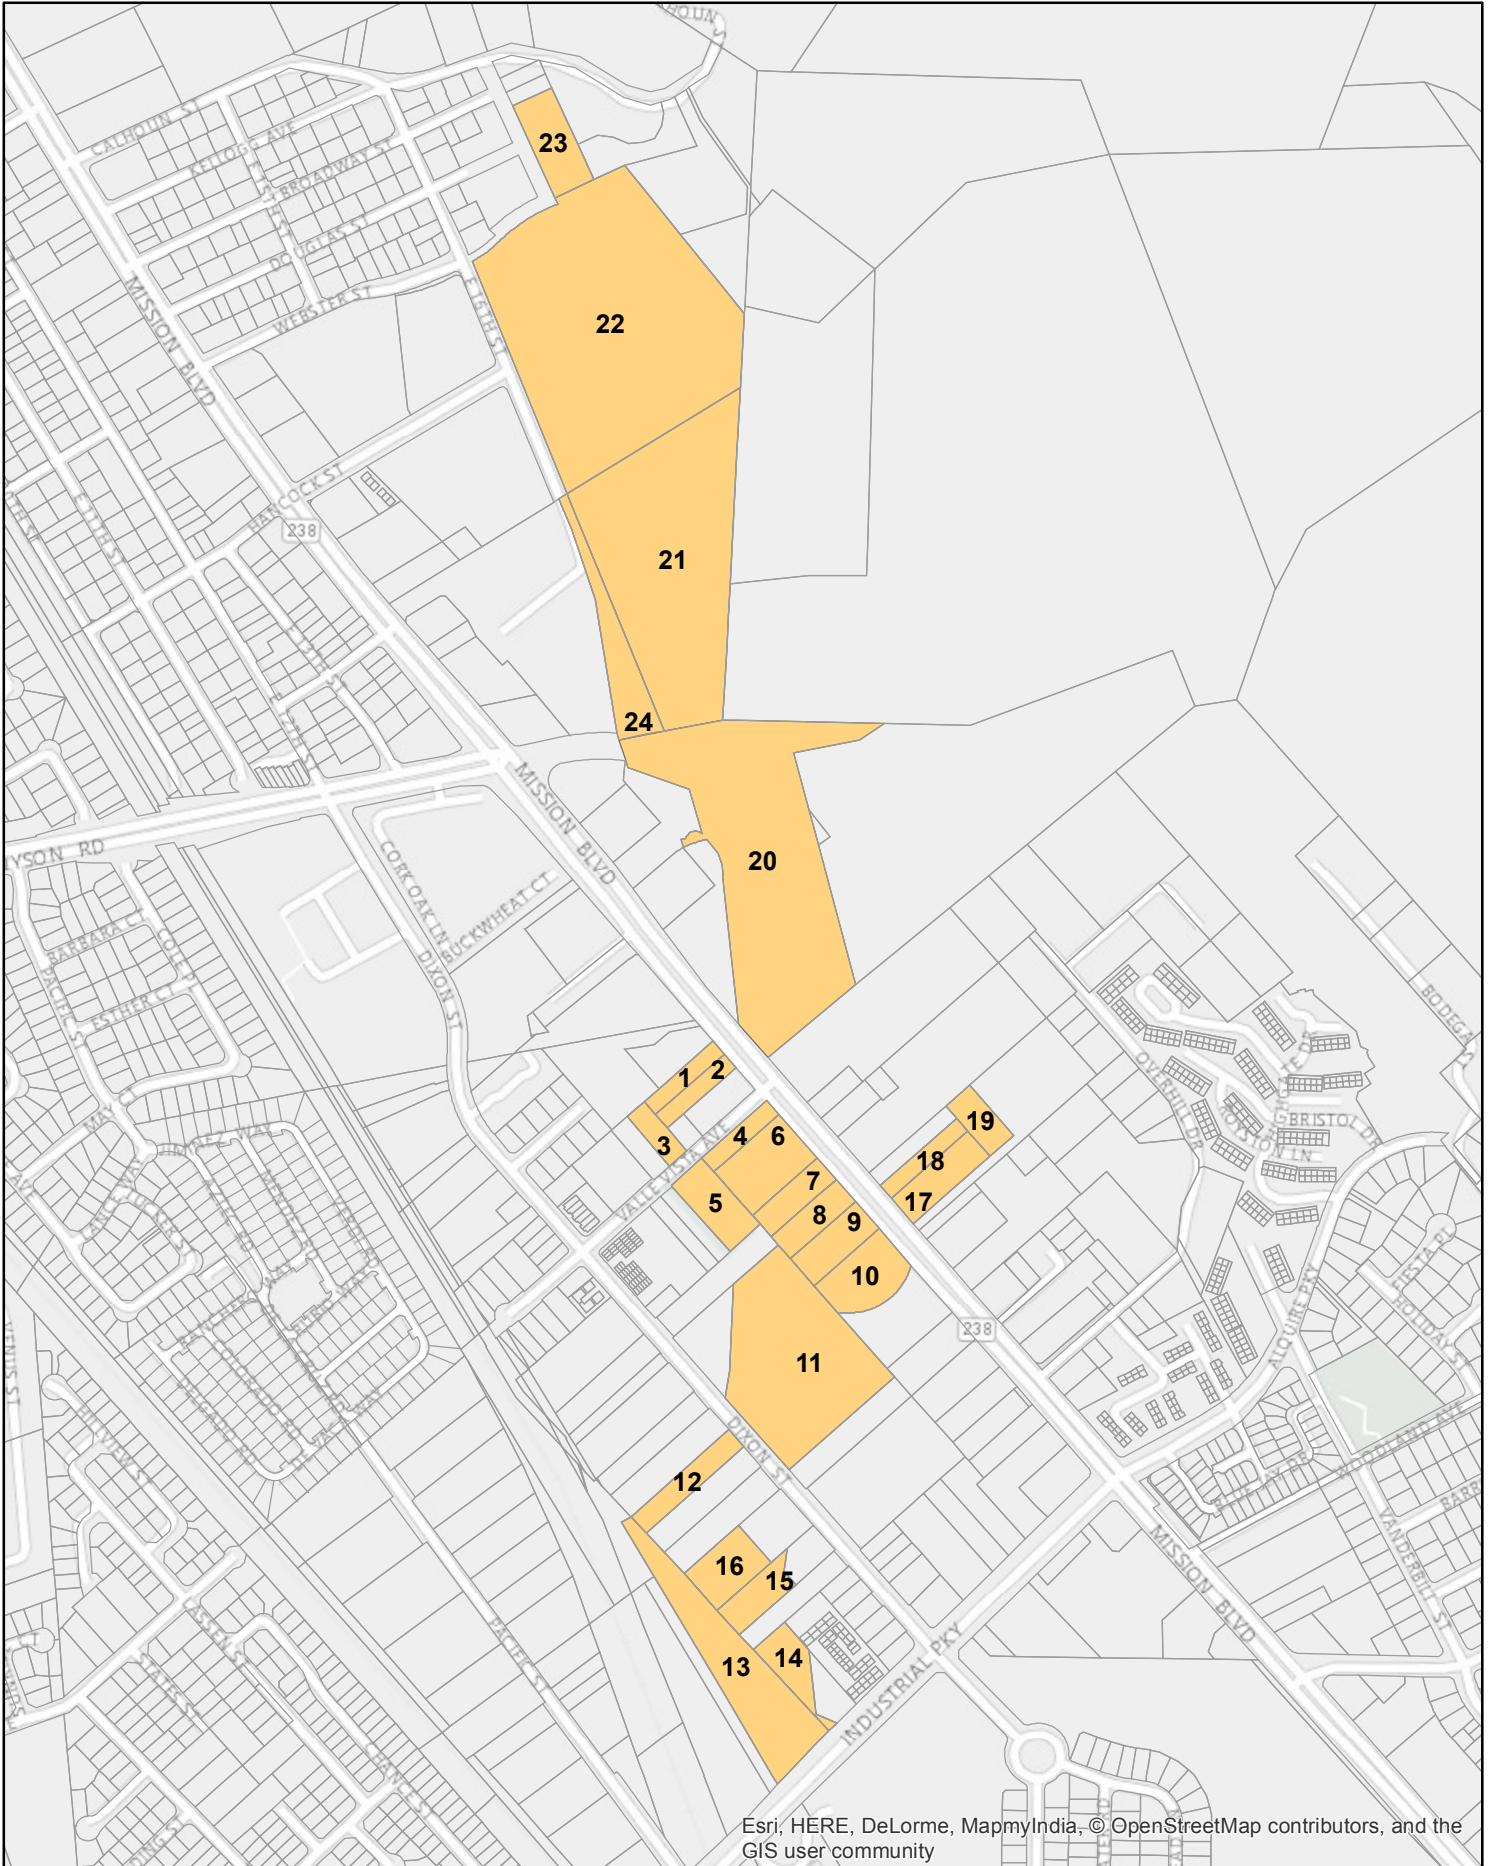

Valle Vista-CalTrans Properties Reference Map

ATTACHMENT II

0 200 400 Feet

Esri, HERE, DeLorme, MapmyIndia, © OpenStreetMap contributors, and the GIS user community

Valle Vista- CalTrans Properties Reference Map Key			
<i>Map Number</i>	<i>Address</i>	<i>APN</i>	<i>Ownership</i>
1	N/A	78C-447-3-1	CalTrans
2	N/A	78C-447-3-2	CalTrans
3	380 Valle Vista	78C-447-6-2	CalTrans
4	29213 Mission Blvd	78C-438-6	CalTrans
5	N/A	78C-438-5	HARD-Valle Vista Park
6	29263 Mission	78C-438-7	City of Hayward
7	N/A	78C-438-8	CalTrans
8	29335 Mission	78C-438-9	CalTrans
9	29339 Mission	78C-438-10	CalTrans
10	N/A	78C-438-11-1	CalTrans
11	N/A	78C-438-19-1	CalTrans
12	N/A	78C-435-2-1	CalTrans
13	N/A	83-460-6-3	CalTrans
14	N/A	78C-436-10-3	CalTrans
15	29629 Dixon	78C-436-1-7	CalTrans
16	29599 Dixon	78C-435-6	CalTrans
17	N/A	78C-455-4	CalTrans
18	29350 Mission	78C-455-3	CalTrans
19	29380 Mission	78C-455-5-2	CalTrans
20	N/A	Unparceled ROW	CalTrans
21	N/A	78C-626-3-9	CalTrans
22	29290 Mission	78C-626-1-7	CalTrans
23	E 17th Street	78C-641-10-1	CalTrans
24	N/A	78C-626-3-16	CalTrans