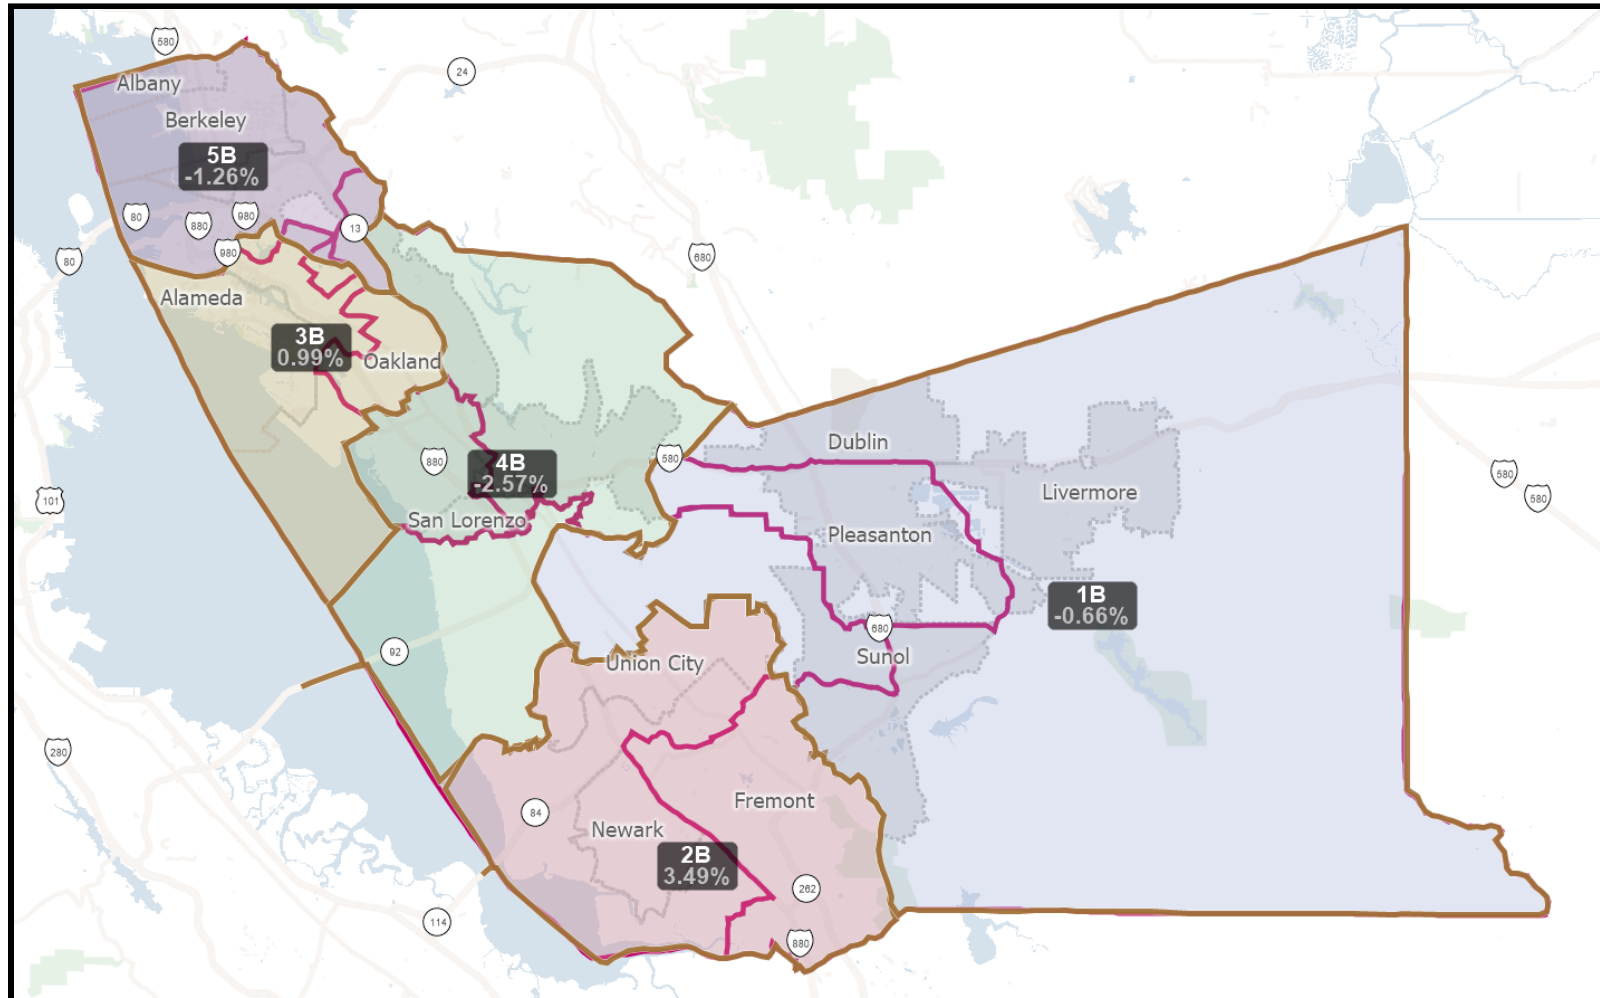

## Alameda County Board of Supervisors: Redistricting 2021

November 2, 2021

## Visualization B

Current Alameda County Board of Supervisor districts are shown in pink. Visualization boundaries are shown in brown. Please note these are initial visualizations for the purpose of soliciting feedback and are not official maps.