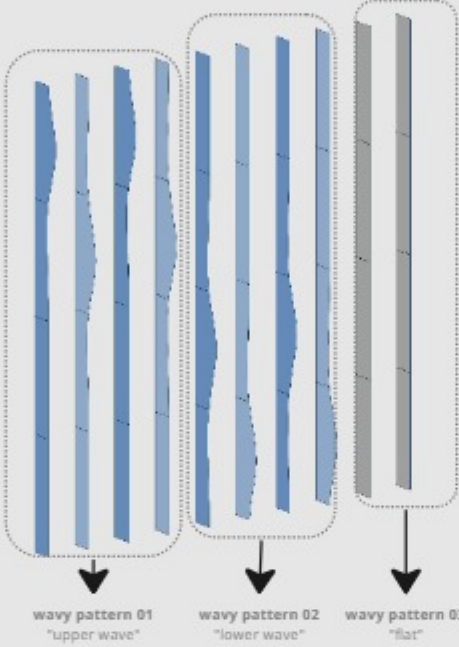

RENDERING

PERFORATED METAL PANEL

GOOGLE EARTH VIEW

KEY MAP

View from Highway 92

RENDERINGS - OPTION 1 CONCEPT

RENDERING

GOOGLE EARTH VIEW

KEY MAP

RENDERINGS - OPTION 2 CONCEPT

RENDERING

GOOGLE EARTH VIEW

KEY MAP

DESIGN CONCEPT AND MODULES LAYOUT

NARRATIVE:
FROM THE HILL TO THE SHORELINE

unique topography

color transition

The logic of waves fin

MODULE:

COMBO: