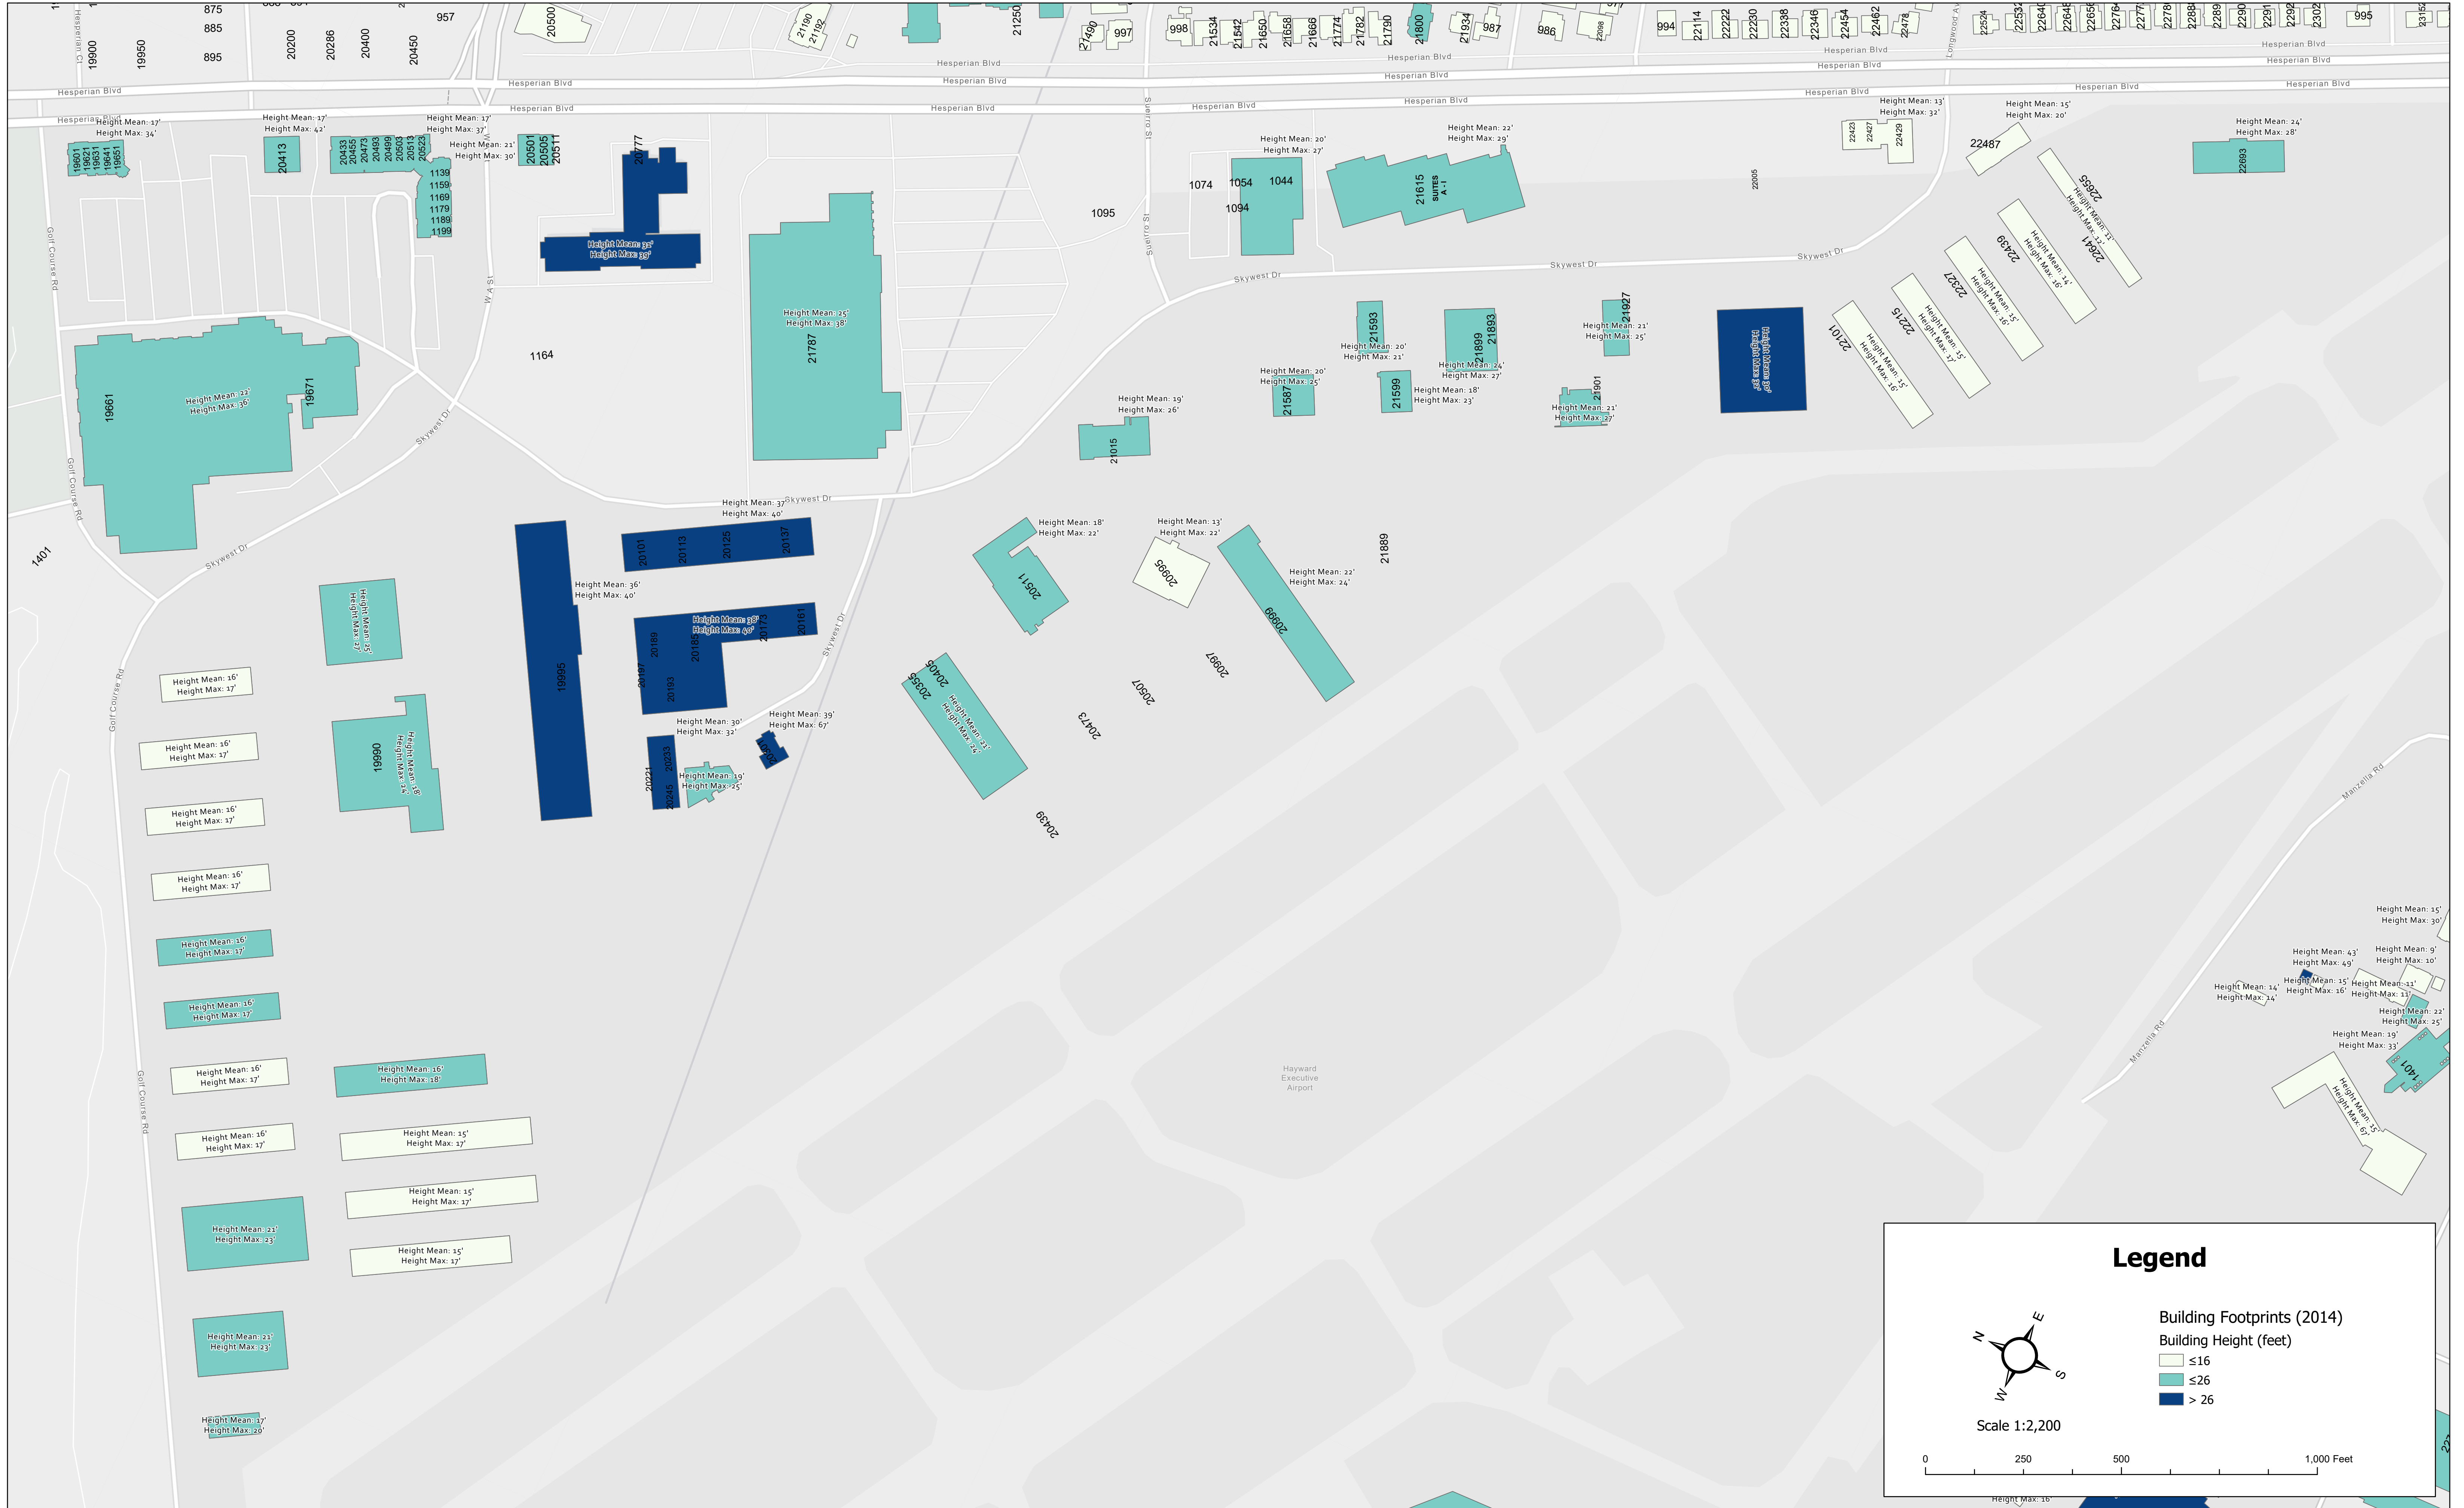

Hayward Executive Airport: Skywest Dr Building Height Map

Hayward Executive Airport: Corsair Blvd Building Height Map