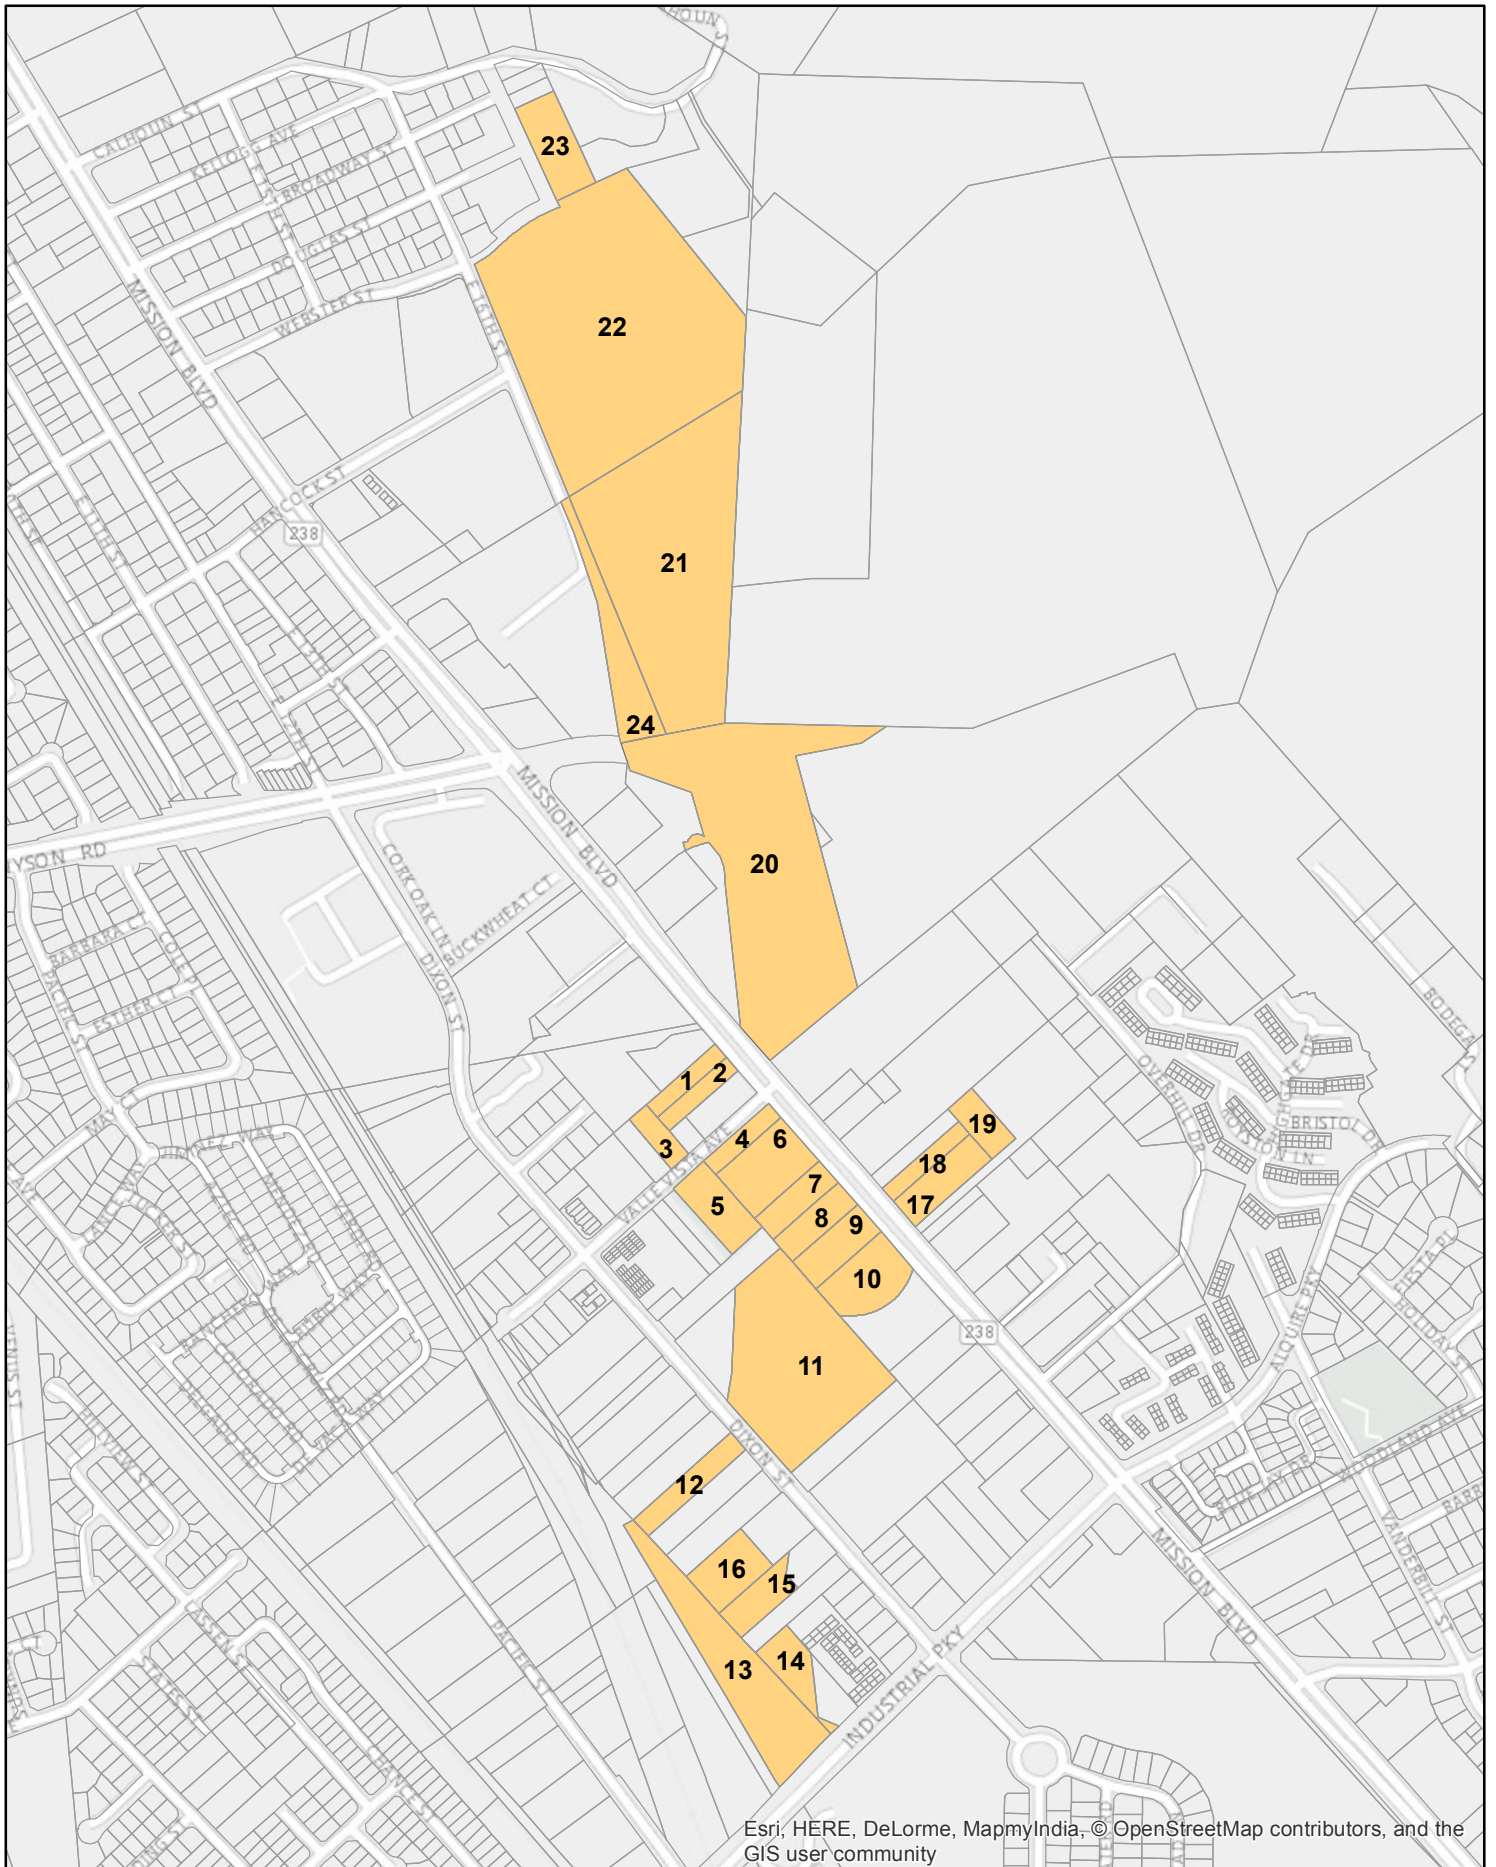

Valle Vista-CalTrans Properties Reference Map

ATTACHMENT II

0 200 400 Feet

Esri, HERE, DeLorme, MapmyIndia, © OpenStreetMap contributors, and the GIS user community