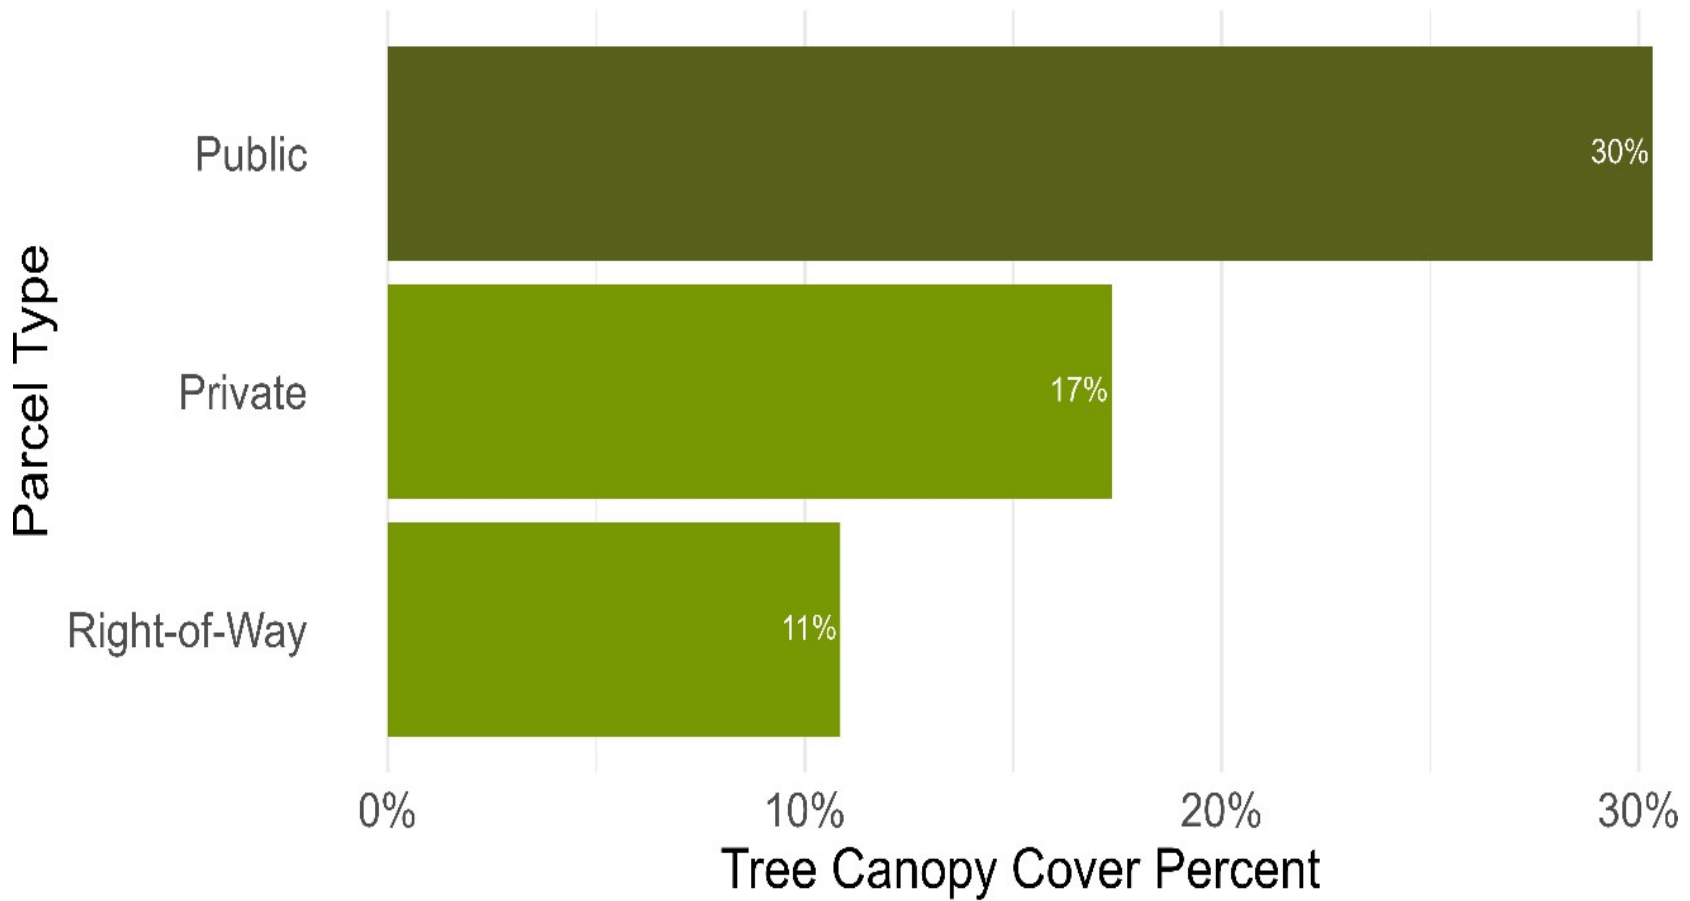

City of Hayward - Parcel Type Tree Canopy Cover by Parcel Type

City-wide canopy cover is 20.8%